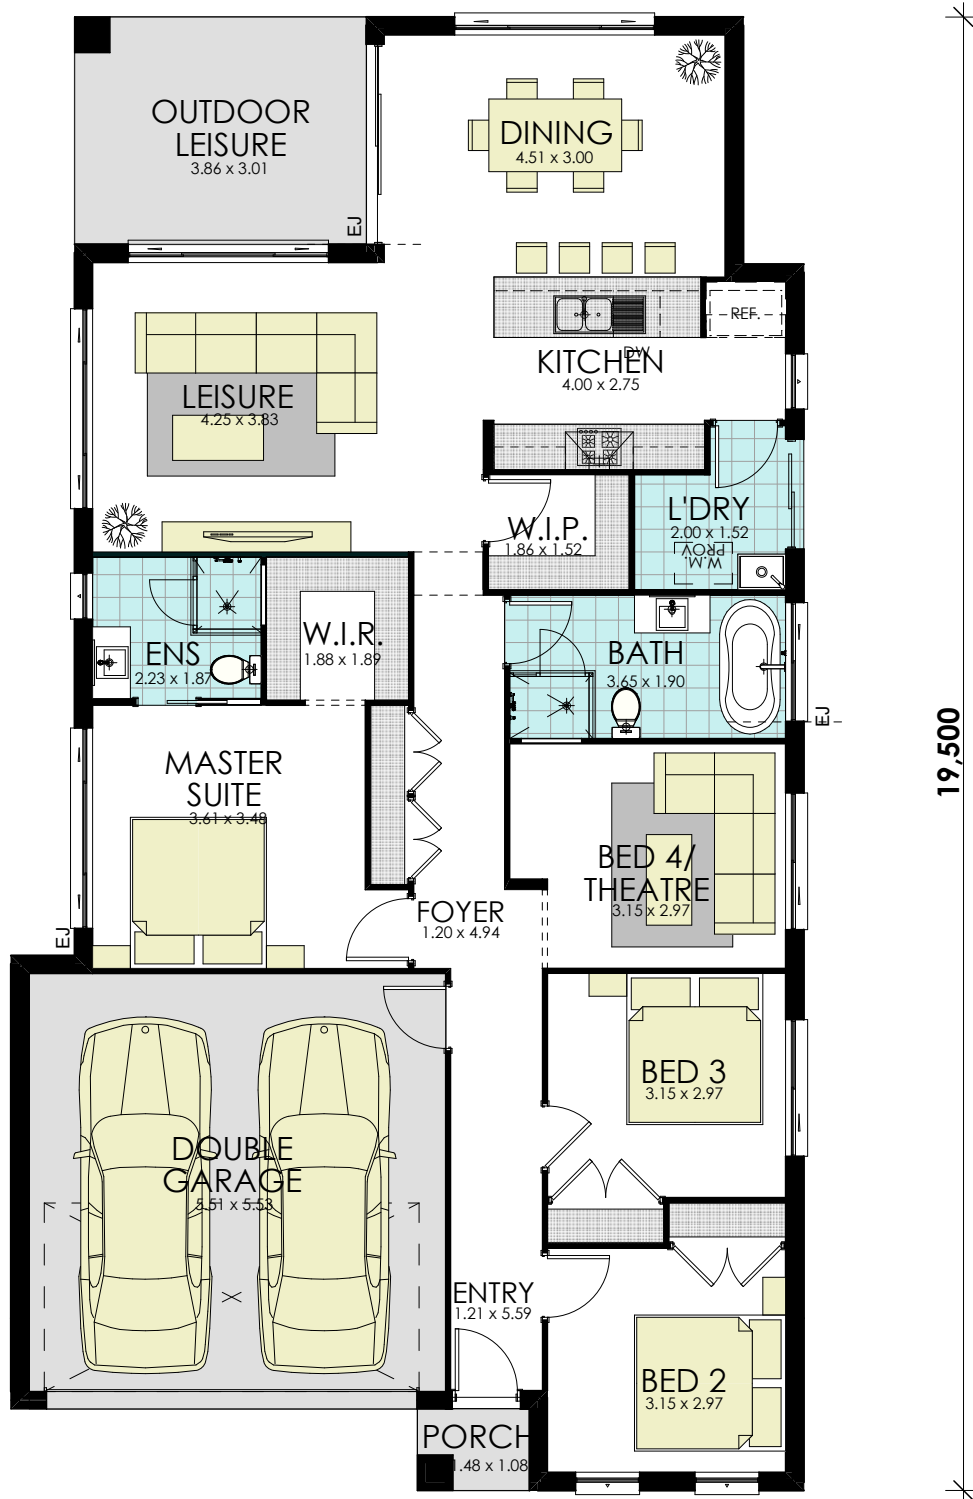

VIENNA 20 Classic

10,490

hoot
HOMES

GROUND FLOOR

www.hoothomes.com.au
1300 303 100

area calculations	
LOWER FLOOR	139.16
PORCH	1.60
OUTDOOR LEISURE	11.62
GARAGE	33.32
gross floor area:	185.70 m²