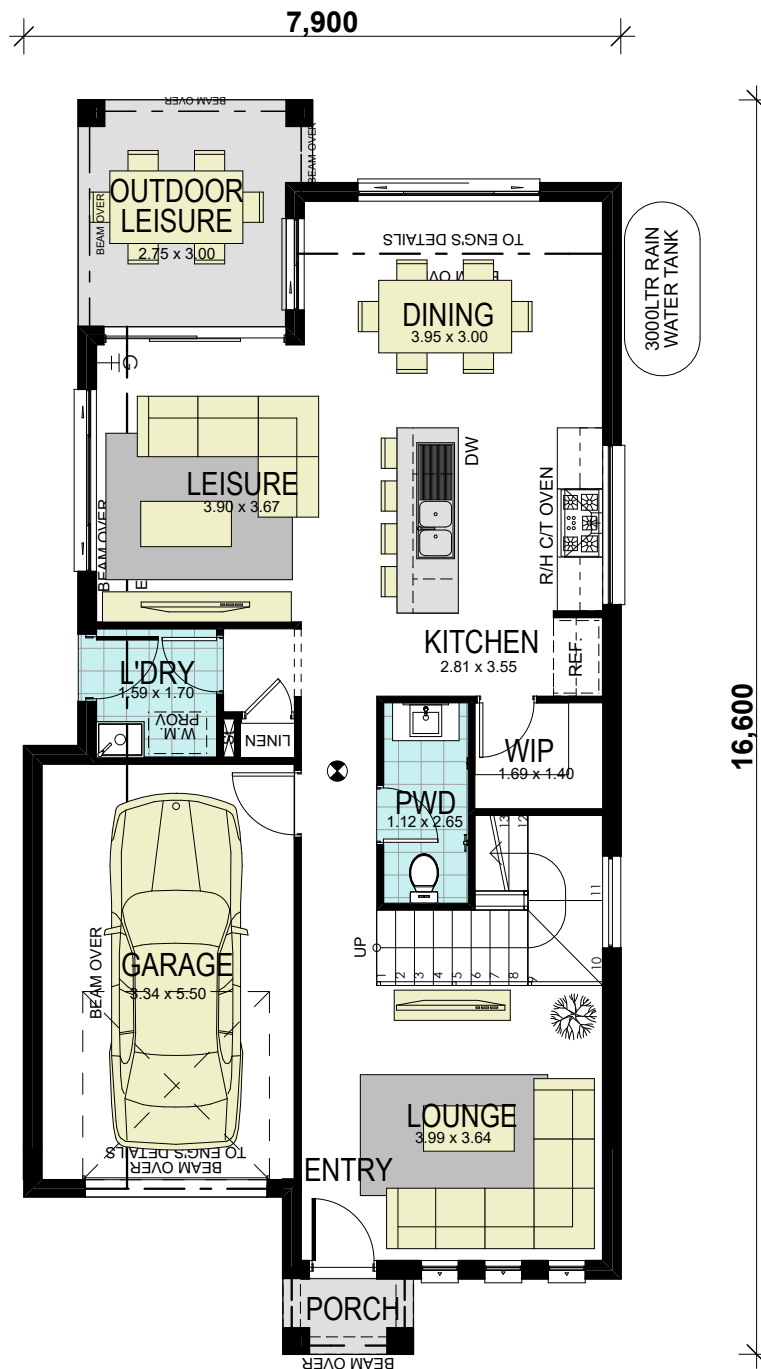

# MEMPHIS 22 CLASSIC

**hoot**  
HOMES

## GROUND FLOOR

area calculations	
LOWER FLOOR	79.57
UPPER FLOOR	85.42
PORCH	1.73
OUTDOOR LEISURE	8.64
GARAGE	20.69
<b>gross floor area:</b>	<b>196.05 m<sup>2</sup></b>

www.hoothomes.com.au  
1300 303 100

## FIRST FLOOR

www.hoothomes.com.au  
1300 303 100

area calculations	
LOWER FLOOR	79.57
UPPER FLOOR	85.42
PORCH	1.73
OUTDOOR LEISURE	8.64
GARAGE	20.69
<b>gross floor area:</b>	<b>196.05 m<sup>2</sup></b>