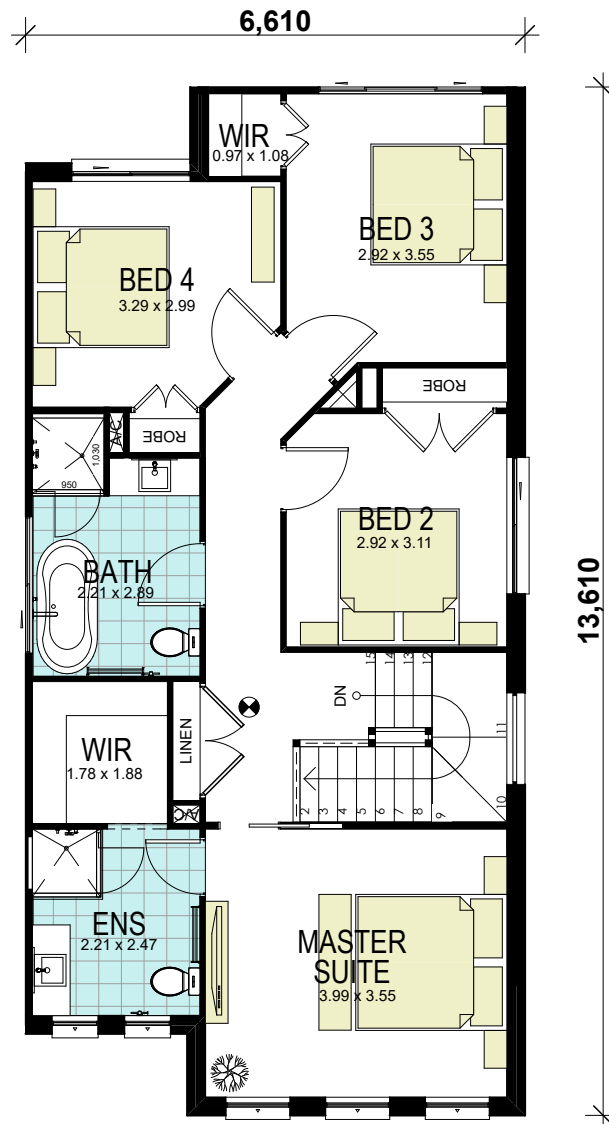

MEMPHIS 22 CLASSIC

hoot
HOMES

FIRST FLOOR

www.hoothomes.com.au
1300 303 100

area calculations	
LOWER FLOOR	79.57
UPPER FLOOR	85.42
PORCH	1.73
OUTDOOR LEISURE	8.64
GARAGE	20.69
gross floor area:	196.05 m²