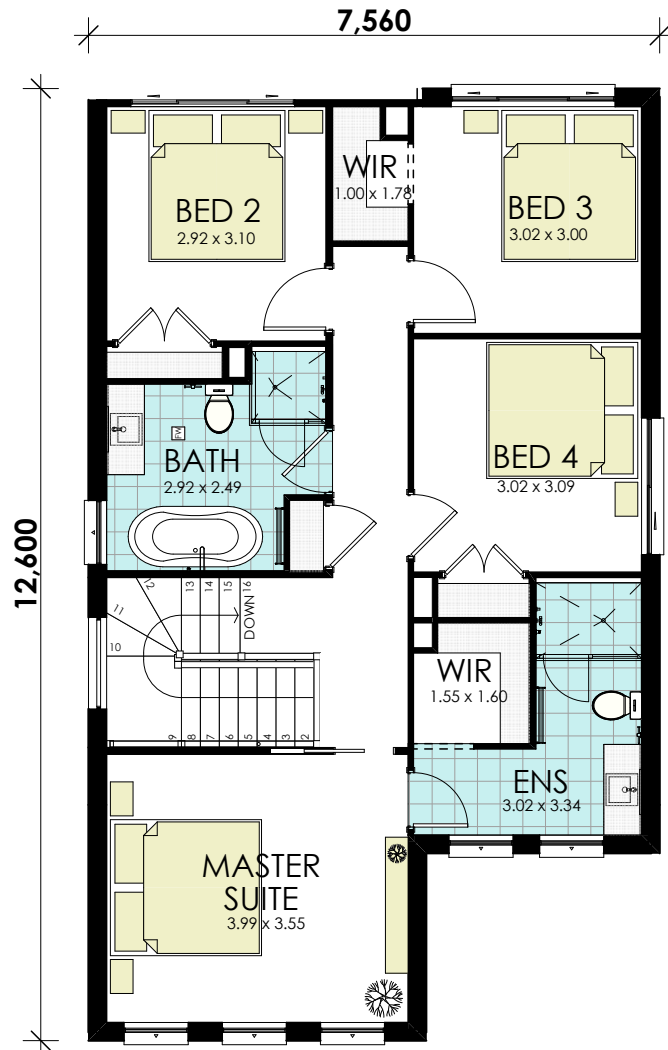

MEMPHIS 21 Classic

hoot
HOMES

www.hoothomes.com.au
1300 303 100

GROUND FLOOR

area calculations

LOWER FLOOR	77.44
UPPER FLOOR	86.94
PORCH	1.72
OUTDOOR LEISURE	9.78
GARAGE	18.56
gross floor area:	194.44 m²

MEMPHIS 21 Classic

hoot
HOMES

www.hoothomes.com.au
1300 303 100

FIRST FLOOR

area calculations

LOWER FLOOR	77.44
UPPER FLOOR	86.94
PORCH	1.72
OUTDOOR LEISURE	9.78
GARAGE	18.56
gross floor area:	194.44 m²