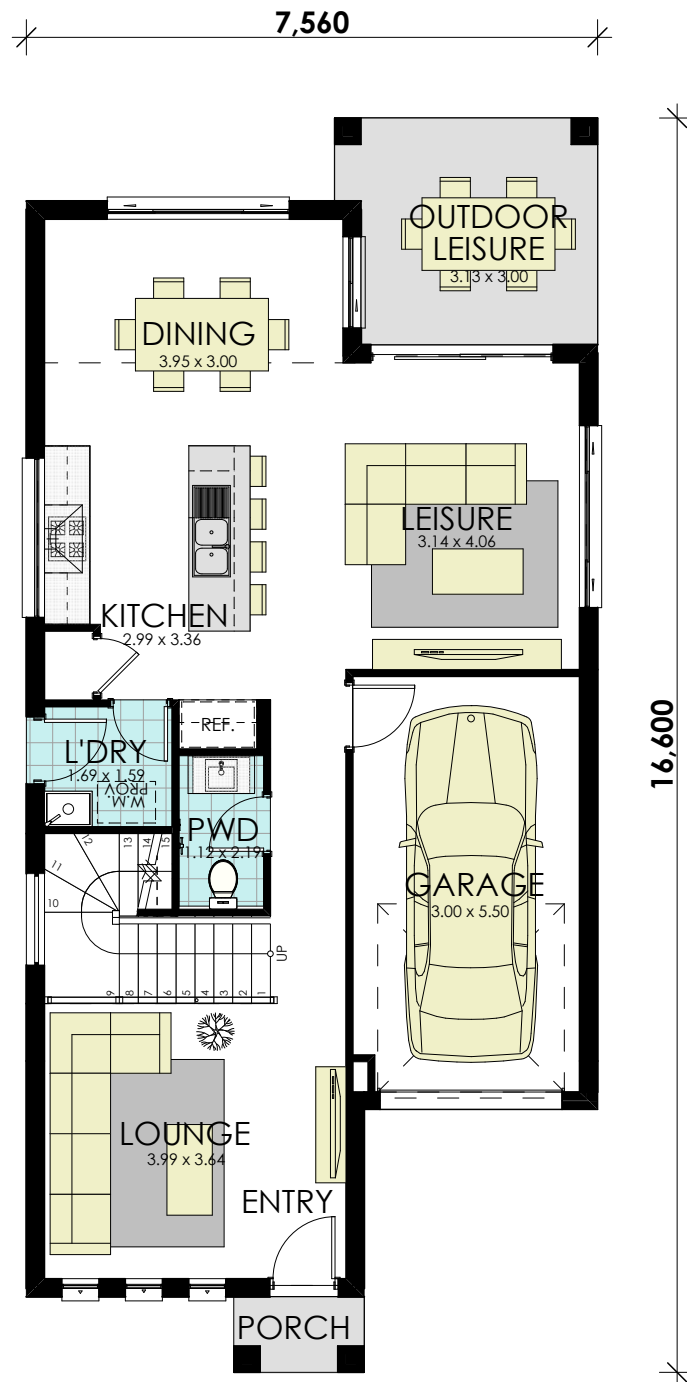

MEMPHIS 21 Classic

hoot
HOMES

www.hoothomes.com.au
1300 303 100

GROUND FLOOR

area calculations

LOWER FLOOR	77.44
UPPER FLOOR	86.94
PORCH	1.72
OUTDOOR LEISURE	9.78
GARAGE	18.56
gross floor area:	194.44 m²

MEMPHIS 21 Classic

hoot
HOMES

www.hoothomes.com.au
1300 303 100

FIRST FLOOR

area calculations

LOWER FLOOR	77.44
UPPER FLOOR	86.94
PORCH	1.72
OUTDOOR LEISURE	9.78
GARAGE	18.56
gross floor area:	194.44 m²