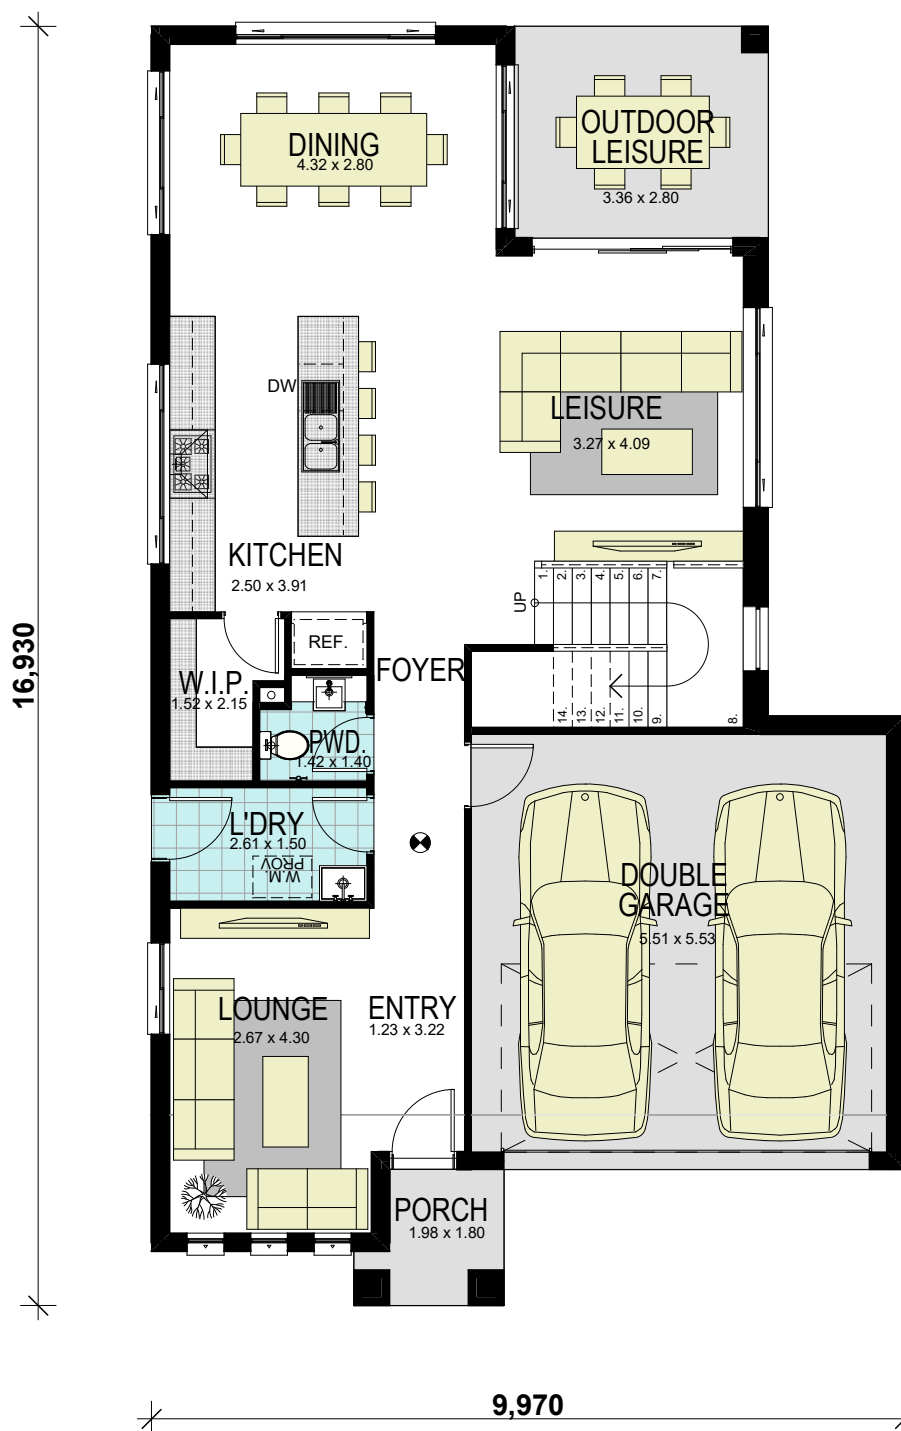

MEMPHIS 26 CLASSIC

GROUND FLOOR

hoot
HOMES

www.hoothomes.com.au
1300 303 100

area calculations	
LOWER FLOOR	94.82
UPPER FLOOR	102.43
PORCH	3.06
OUTDOOR LEISURE	9.41
GARAGE	33.48
gross floor area:	243.20 m²

MEMPHIS 26 CLASSIC

hoot
HOMES

www.hoothomes.com.au
1300 303 100

FIRST FLOOR

area calculations	
LOWER FLOOR	94.82
UPPER FLOOR	102.43
PORCH	3.06
OUTDOOR LEISURE	9.41
GARAGE	33.48
gross floor area:	243.20 m²