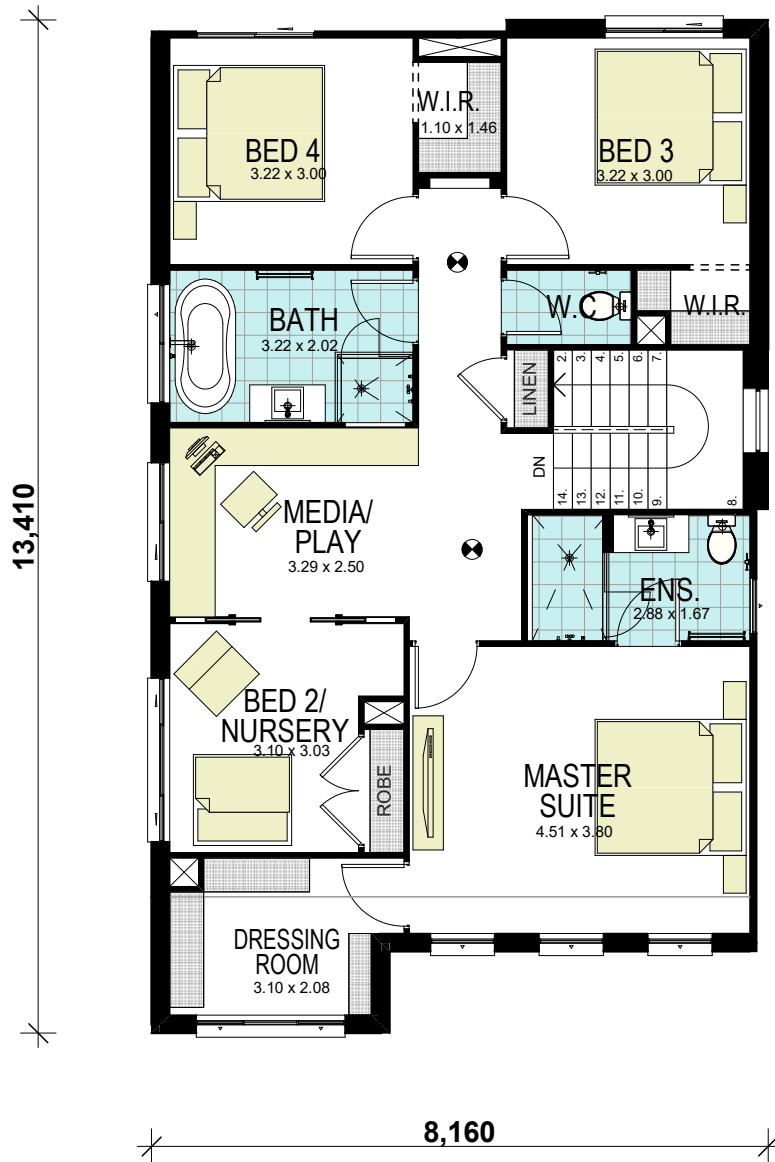

MEMPHIS 26 CLASSIC

GROUND FLOOR

hoot
HOMES

www.hoothomes.com.au
1300 303 100

area calculations	
LOWER FLOOR	94.82
UPPER FLOOR	102.43
PORCH	3.06
OUTDOOR LEISURE	9.41
GARAGE	33.48
gross floor area:	243.20 m²

MEMPHIS 26 CLASSIC

hoot
HOMES

www.hoothomes.com.au
1300 303 100

FIRST FLOOR

area calculations	
LOWER FLOOR	94.82
UPPER FLOOR	102.43
PORCH	3.06
OUTDOOR LEISURE	9.41
GARAGE	33.48
gross floor area:	243.20 m²