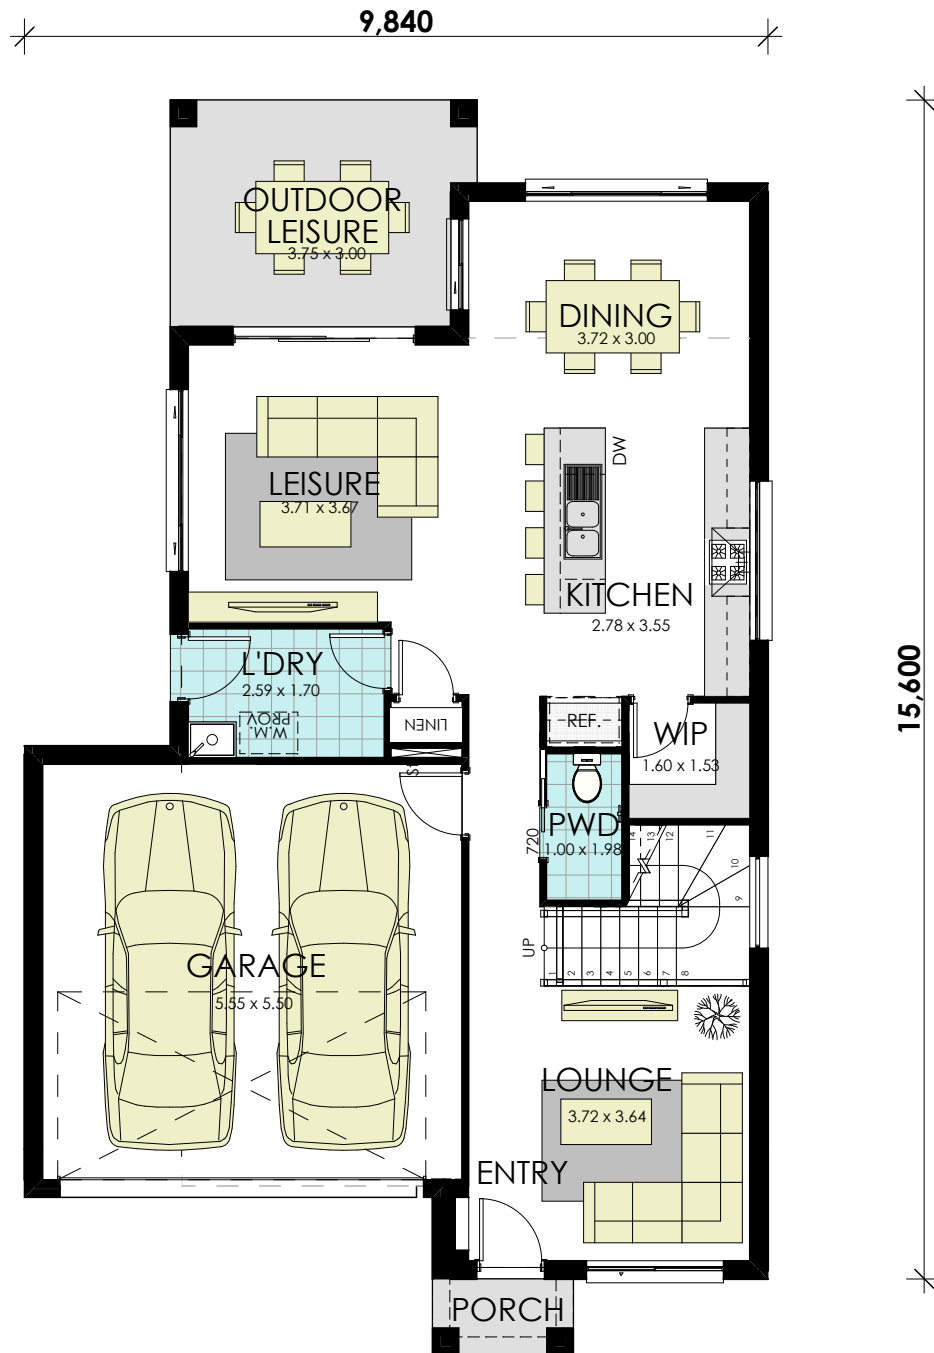

MEMPHIS 24 Classic

hoot
HOMES

www.hoothomes.com.au
1300 303 100

GROUND FLOOR

area calculations	
LOWER FLOOR	81.72
UPPER FLOOR	93.58
PORCH	1.86
OUTDOOR LEISURE	11.63
GARAGE	33.62
gross floor area:	222.41 m²

MEMPHIS 24 Classic

hoot
HOMES

www.hoothomes.com.au
1300 303 100

FIRST FLOOR

area calculations	
LOWER FLOOR	81.72
UPPER FLOOR	93.58
PORCH	1.86
OUTDOOR LEISURE	11.63
GARAGE	33.62
gross floor area:	222.41 m²