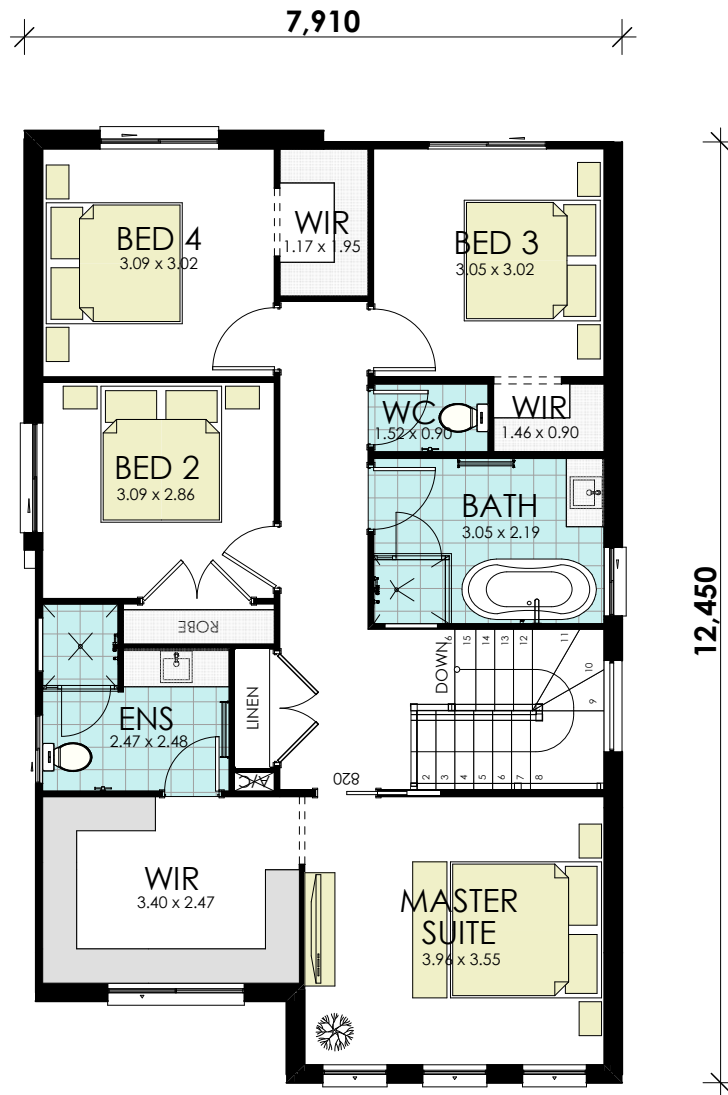

MEMPHIS 24 Classic

hoot
HOMES

www.hoothomes.com.au
1300 303 100

GROUND FLOOR

area calculations	
LOWER FLOOR	81.72
UPPER FLOOR	93.58
PORCH	1.86
OUTDOOR LEISURE	11.63
GARAGE	33.62
gross floor area:	222.41 m²

MEMPHIS 24 Classic

hoot
HOMES

www.hoothomes.com.au
1300 303 100

FIRST FLOOR

area calculations	
LOWER FLOOR	81.72
UPPER FLOOR	93.58
PORCH	1.86
OUTDOOR LEISURE	11.63
GARAGE	33.62
gross floor area:	222.41 m²