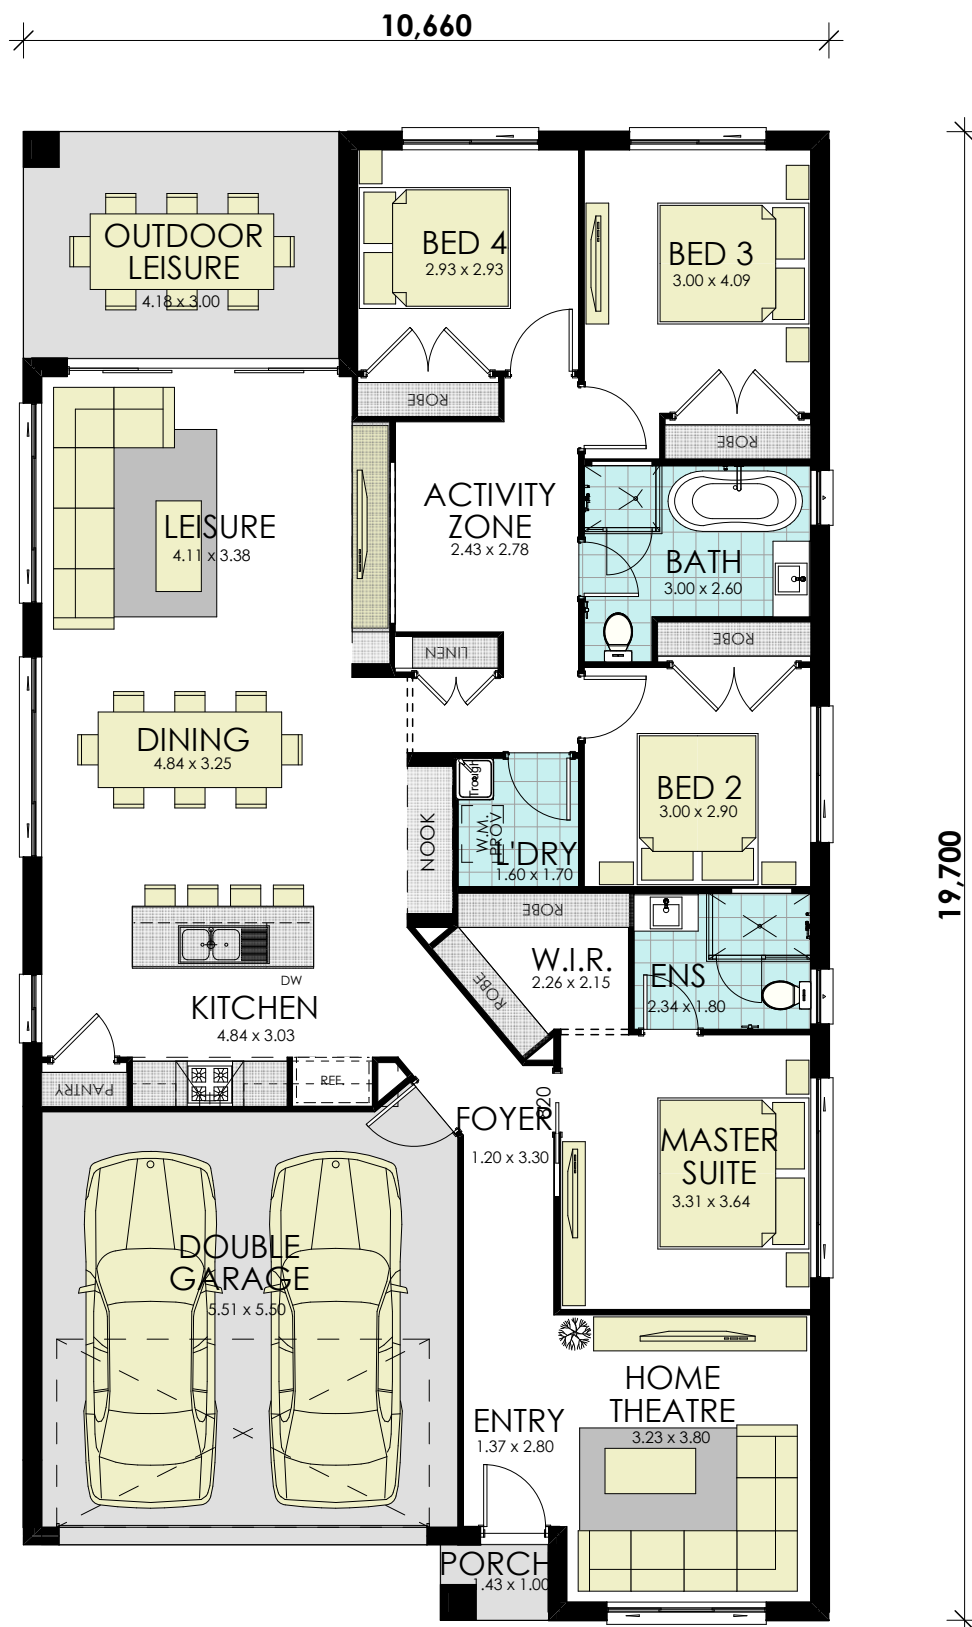

HAVANA 22 Classic

hoot
HOMES

www.hoothomes.com.au
1300 303 100

GROUND FLOOR

area calculations	
LOWER FLOOR	157.55
PORCH	1.43
OUTDOOR LEISURE	12.54
GARAGE	32.96
gross floor area:	204.48 m²