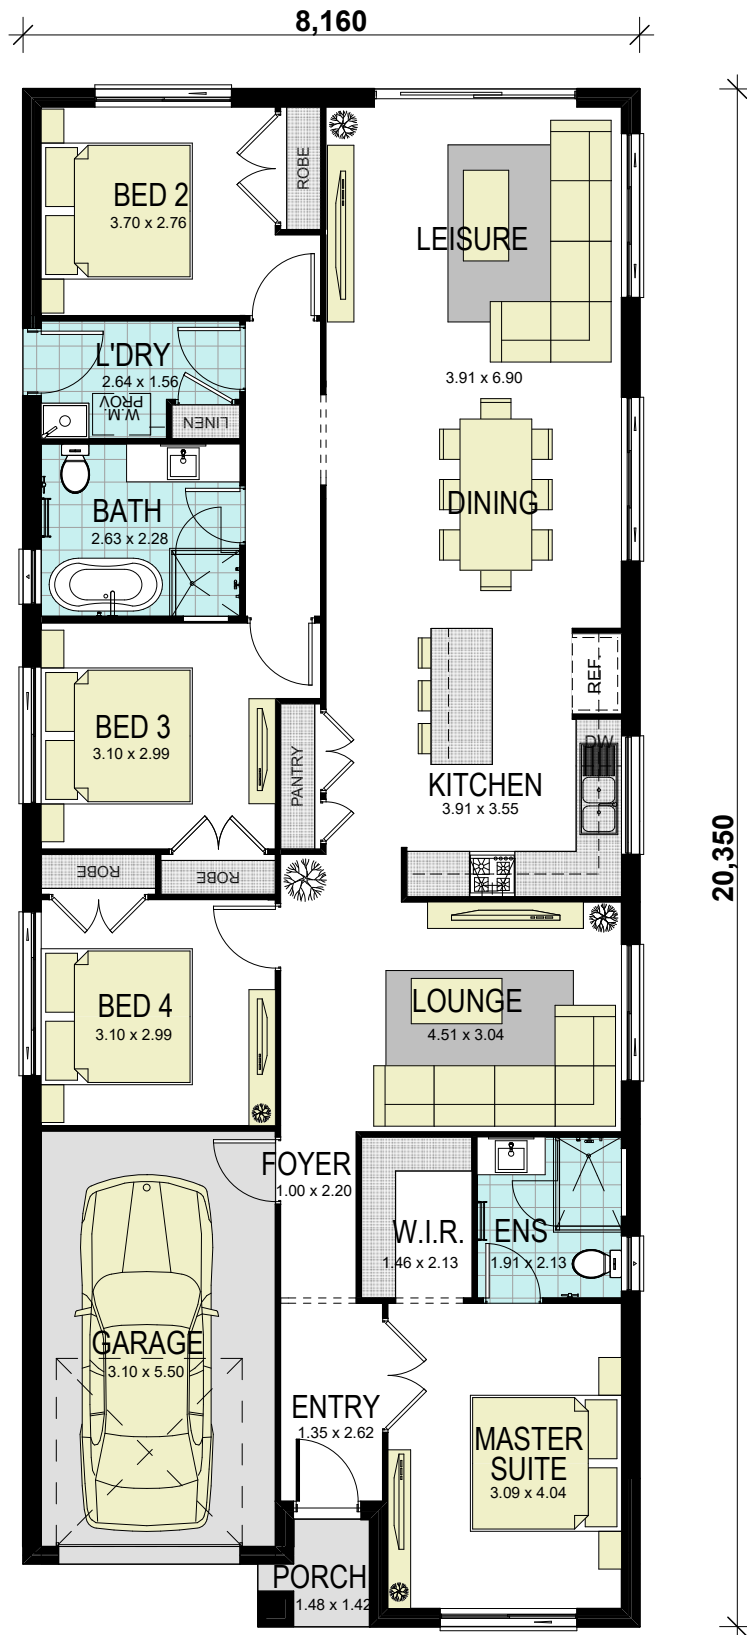

# HAVANA 18 CLASSIC

**hoot**  
HOMES

www.hoothomes.com.au  
1300 303 100

## GROUND FLOOR

area calculations	
LOWER FLOOR	142.36
PORCH	1.82
GARAGE	19.42
<b>gross floor area:</b>	<b>163.60 m<sup>2</sup></b>