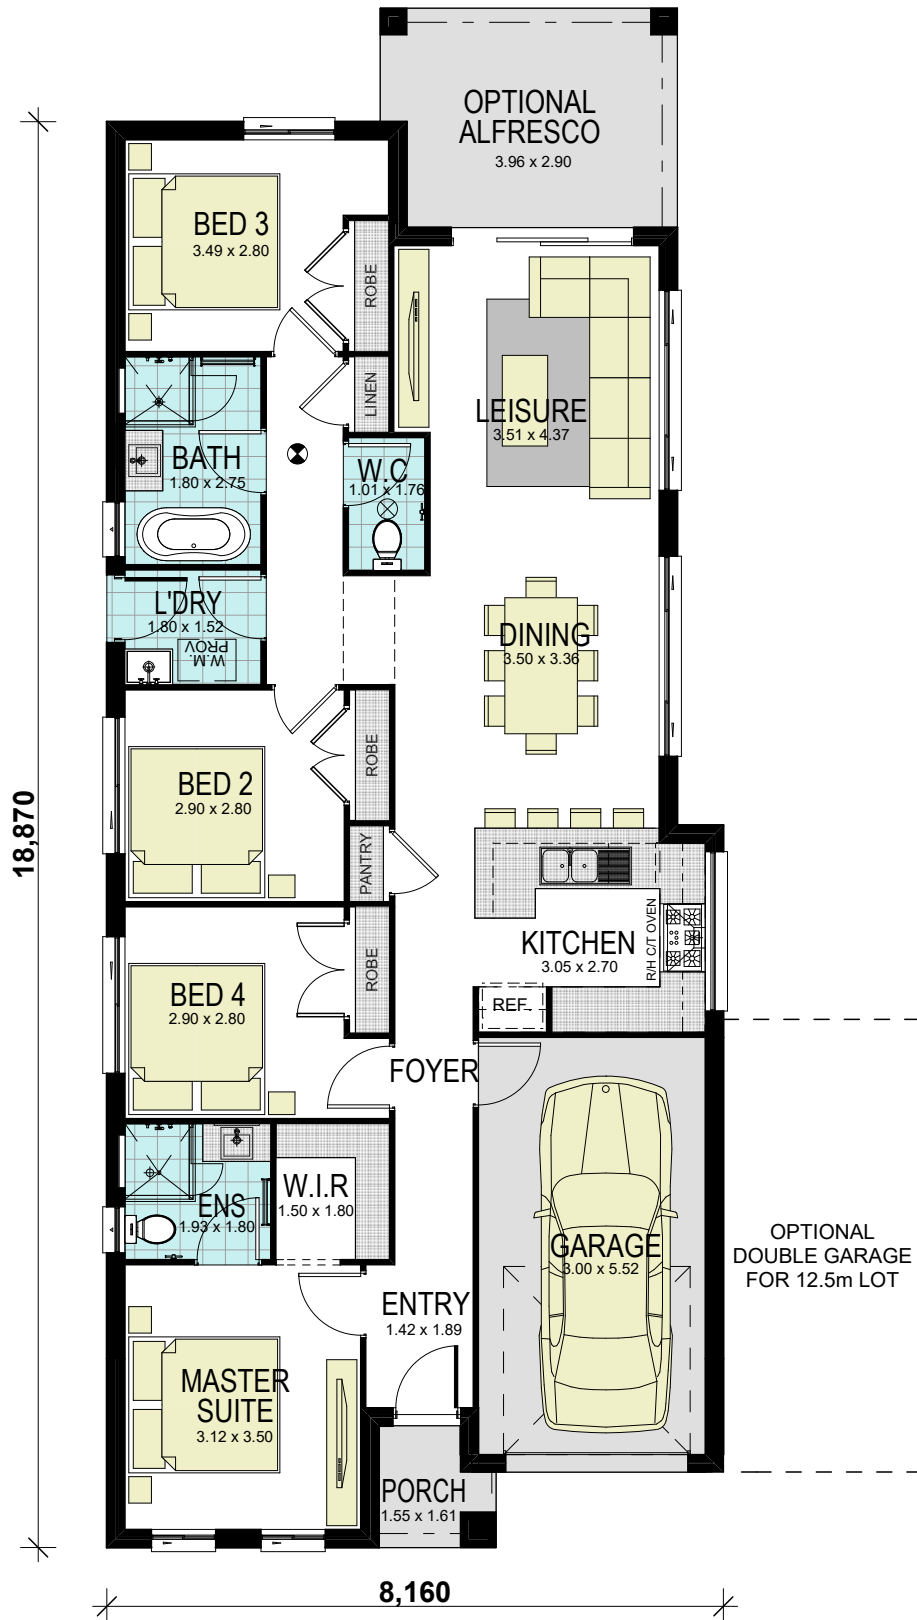

HAVANA 16 CLASSIC

hoot
HOMES

www.hoothomes.com.au
1300 303 100

GROUND FLOOR

4 BED - 10m LOT WIDTH

area calculations	
LOWER FLOOR	119.84
PORCH	2.21
GARAGE	18.78
gross floor area:	140.83 m²
Optional outdoor leisure:	10.91m ²