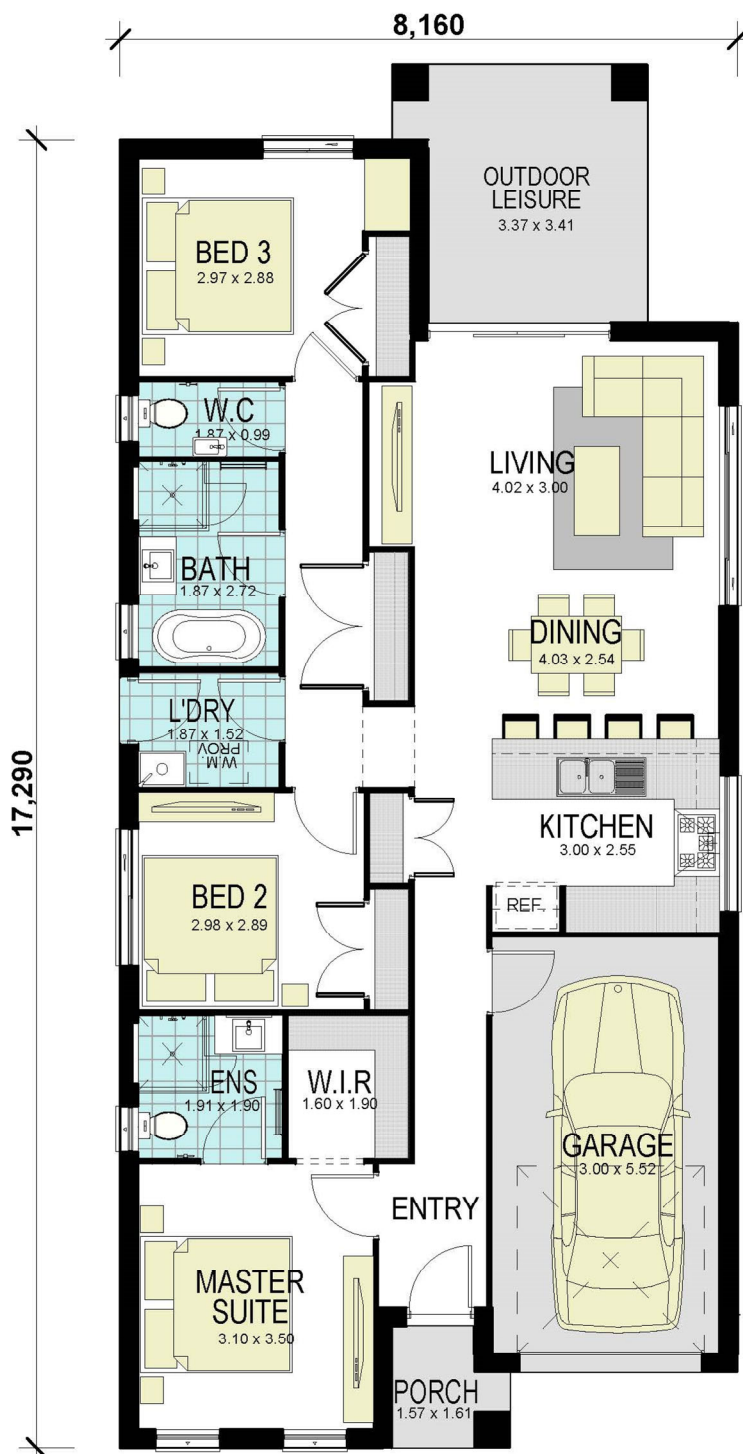

HAVANA 15 CLASSIC

hoot
HOMES

www.hoothomes.com.au
1300 303 100

GROUND FLOOR

3 BED - 10m LOT WIDTH

| area calculations | |
|--------------------------|-----------------------------|
| LOWER FLOOR | 107.22 |
| PORCH | 2.22 |
| OUTDOOR LEISURE | 10.36 |
| GARAGE | 18.78 |
| gross floor area: | 138.58 m² |