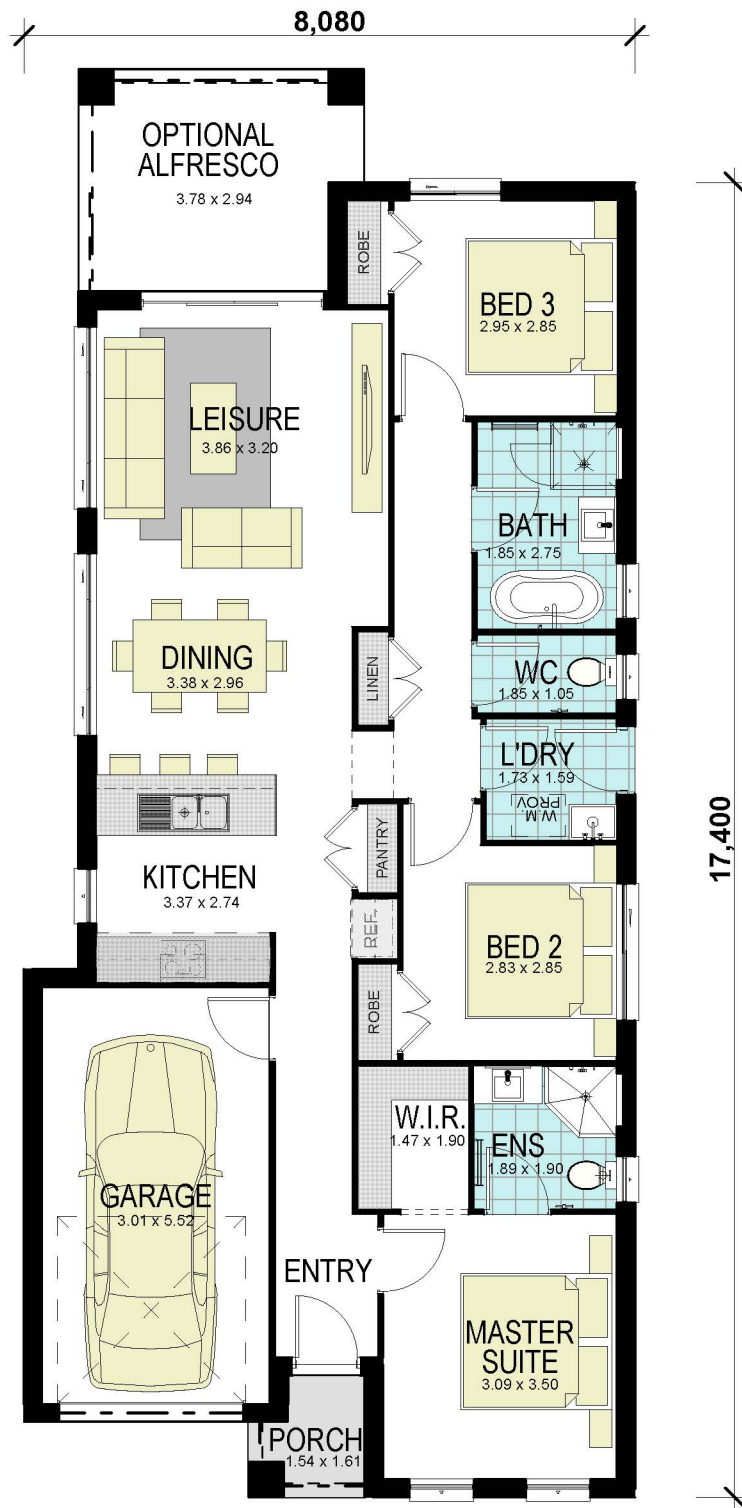

HAVANA 14 CLASSIC

hoot
HOMES

www.hoothomes.com.au
1300 303 100

GROUND FLOOR

3 BED - 9m LOT WIDTH

area calculations	
LOWER FLOOR	104.19
PORCH	2.16
GARAGE	19.02
gross floor area:	125.37 m ²
Optional outdoor leisure:	10.44m ²