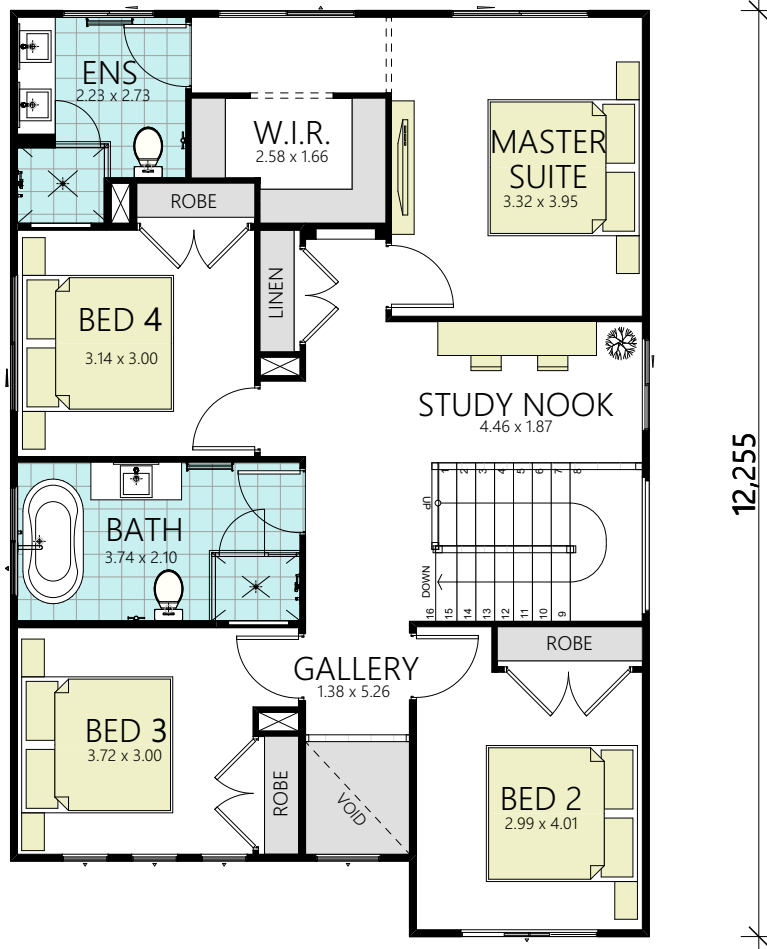

BOSTON 25 CLASSIC

8,450

12,255

hoot
HOMES

www.hoothomes.com.au
1300 303 100

FIRST FLOOR

area calculations	
LOWER FLOOR	97.16
UPPER FLOOR	98.27
PORCH	3.47
GARAGE	33.32
gross floor area:	232.22 m²
OPTIONAL OUTDOOR LEISURE	12.00m²