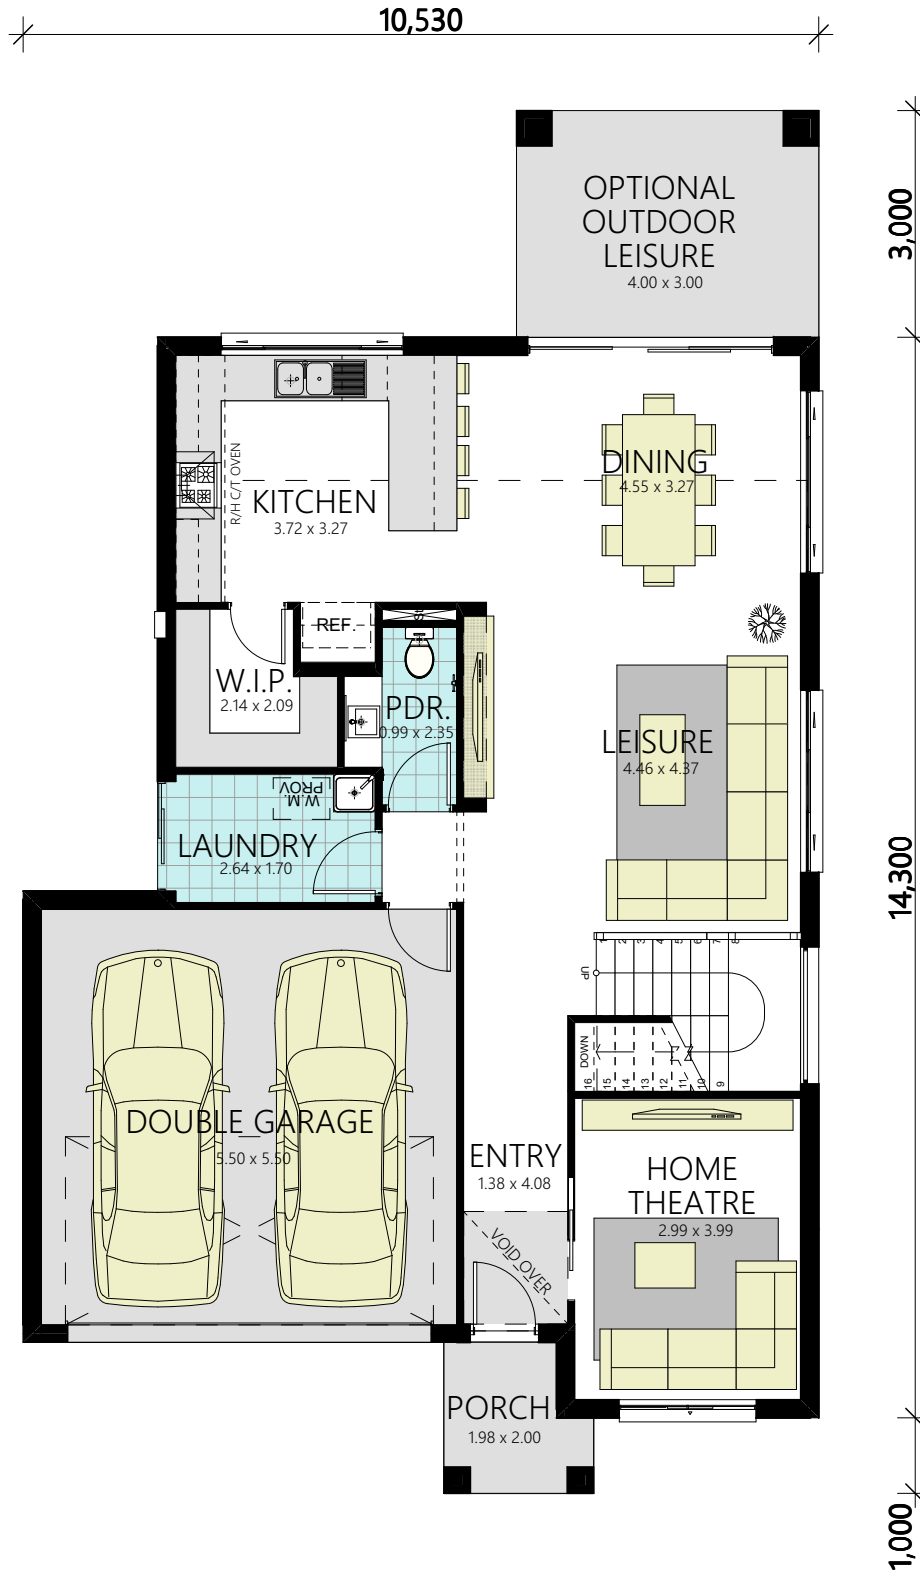

BOSTON 25 CLASSIC

hoot
HOMES

www.hoothomes.com.au
1300 303 100

GROUND FLOOR

area calculations	
LOWER FLOOR	97.16
UPPER FLOOR	98.27
PORCH	3.47
GARAGE	33.32
gross floor area:	232.22 m²
OPTIONAL OUTDOOR LEISURE	12.00m²