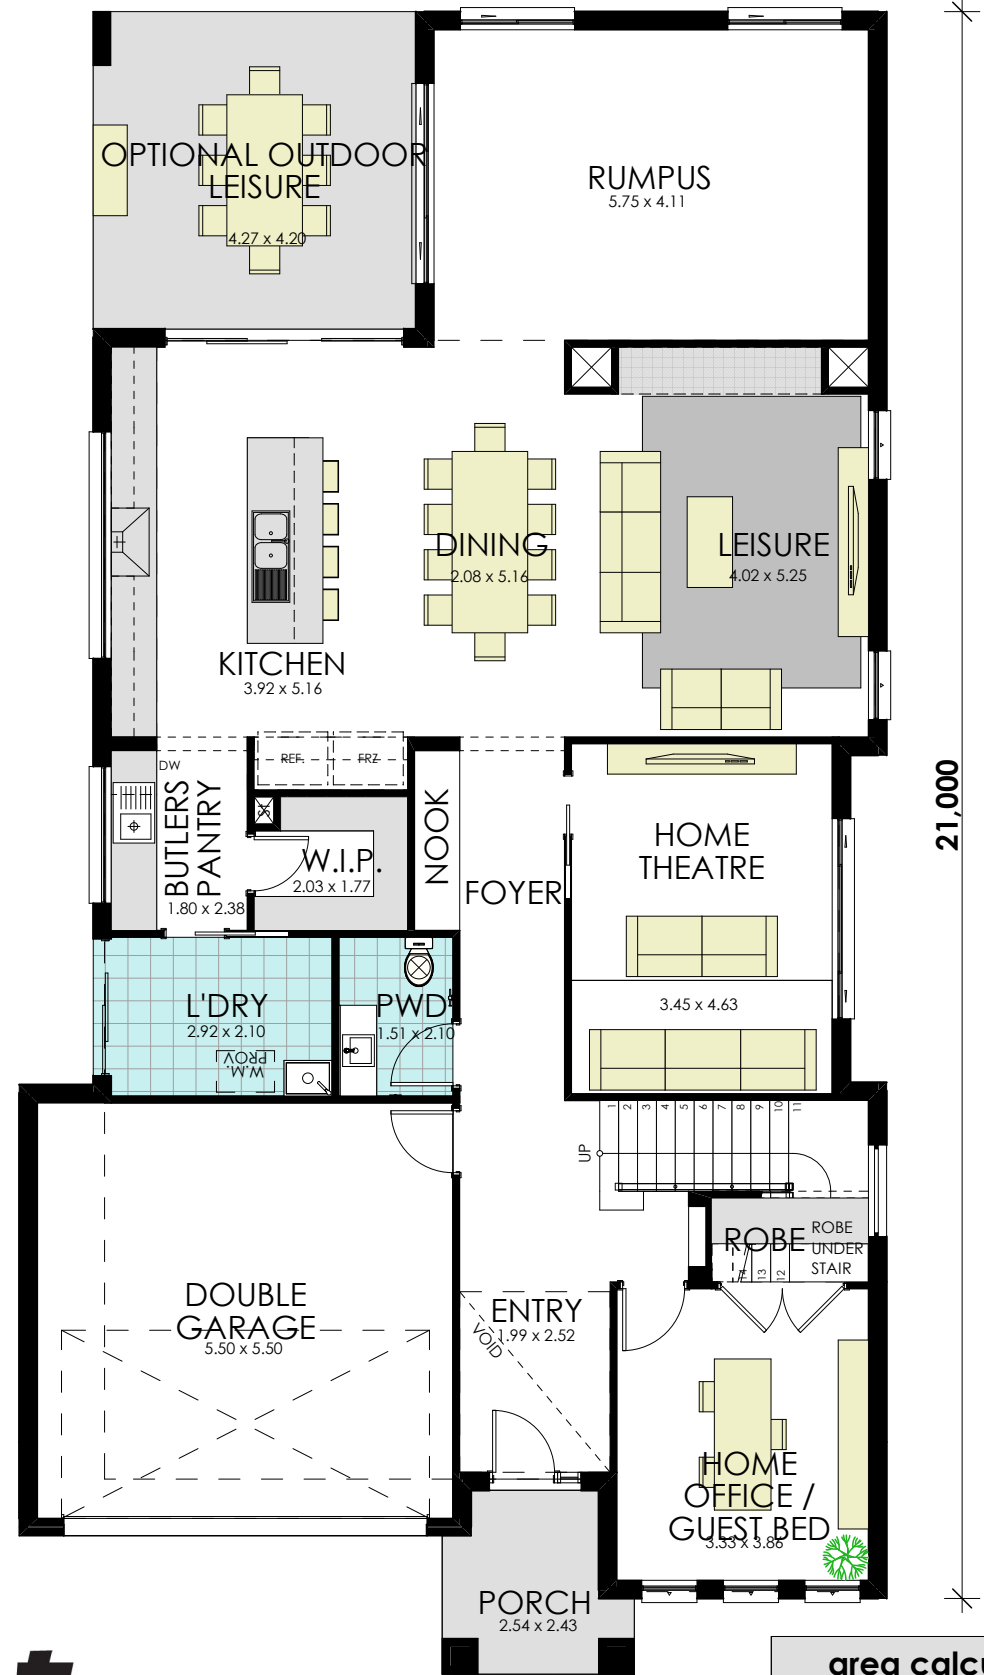

BOSTON 42 Classic

11,490

21,000

hoot
HOMES

www.hoothomes.com.au
1300 303 100

GROUND FLOOR

area calculations	
LOWER FLOOR	166.50
UPPER FLOOR	162.46
PORCH	5.27
OUTDOOR LEISURE	17.94
GARAGE	33.27
gross floor area:	385.44 m²