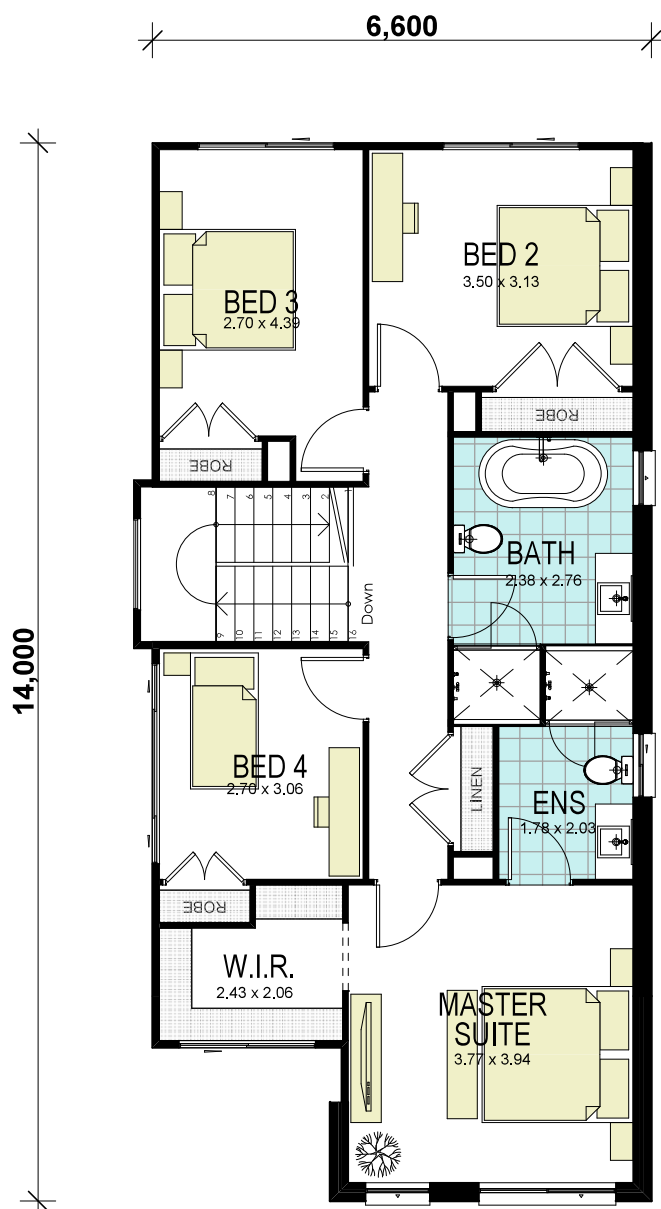

BROOKLYN 24 CLASSIC

hoot
HOMES

FIRST FLOOR

www.hoothomes.com.au
1300 303 100

area calculations	
LOWER FLOOR	89.76
GARAGE	24.72
OUTDOOR LEISURE	8.43
UPPER FLOOR	88.08
PORCH	1.67
gross floor area:	212.66 m²