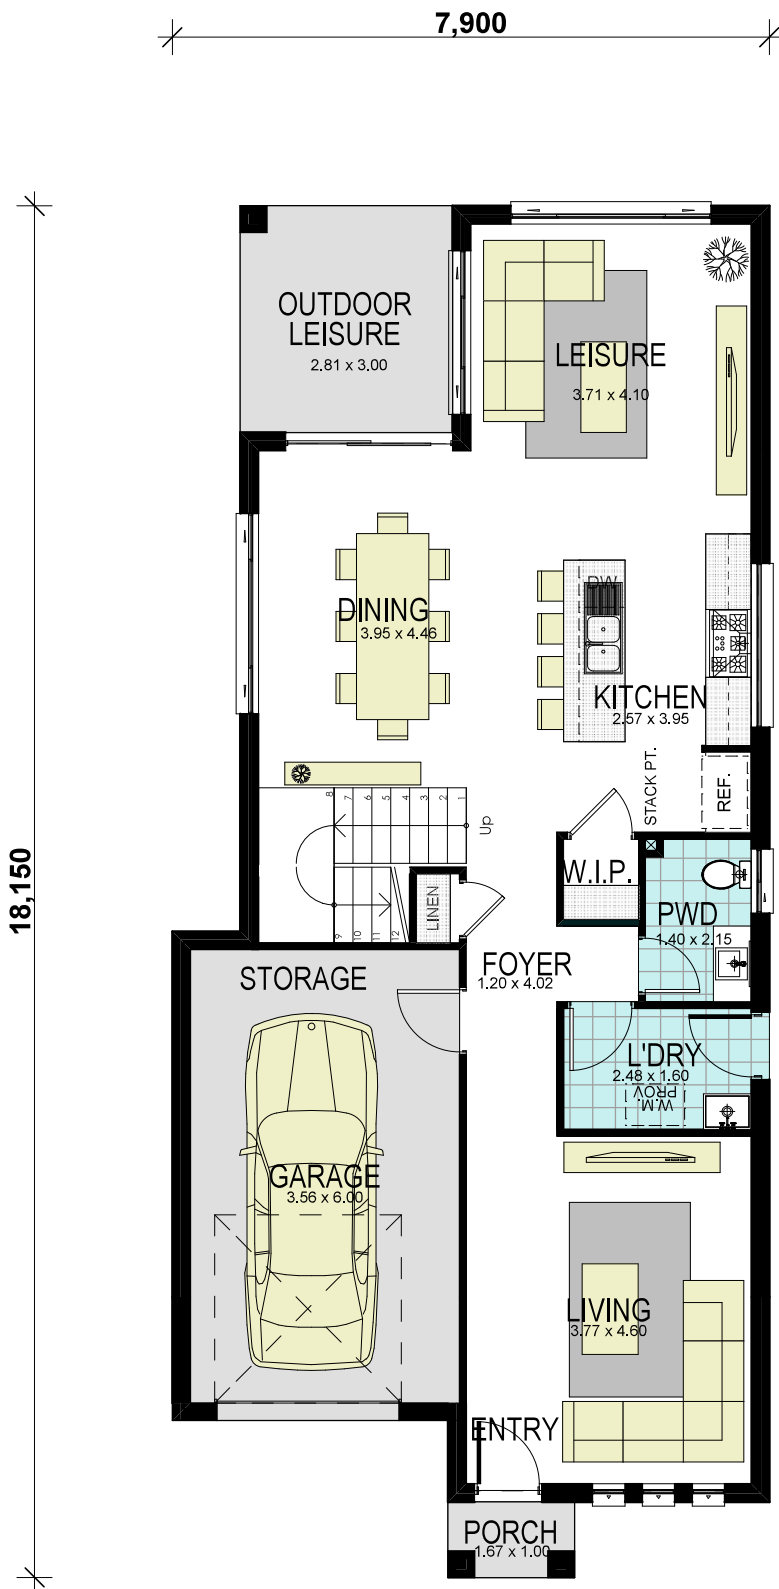

BROOKLYN 24 CLASSIC

hoot
HOMES

www.hoothomes.com.au
1300 303 100

GROUND FLOOR

area calculations

LOWER FLOOR	89.76
GARAGE	24.72
OUTDOOR LEISURE	8.43
UPPER FLOOR	88.08
PORCH	1.67
gross floor area:	212.66 m²