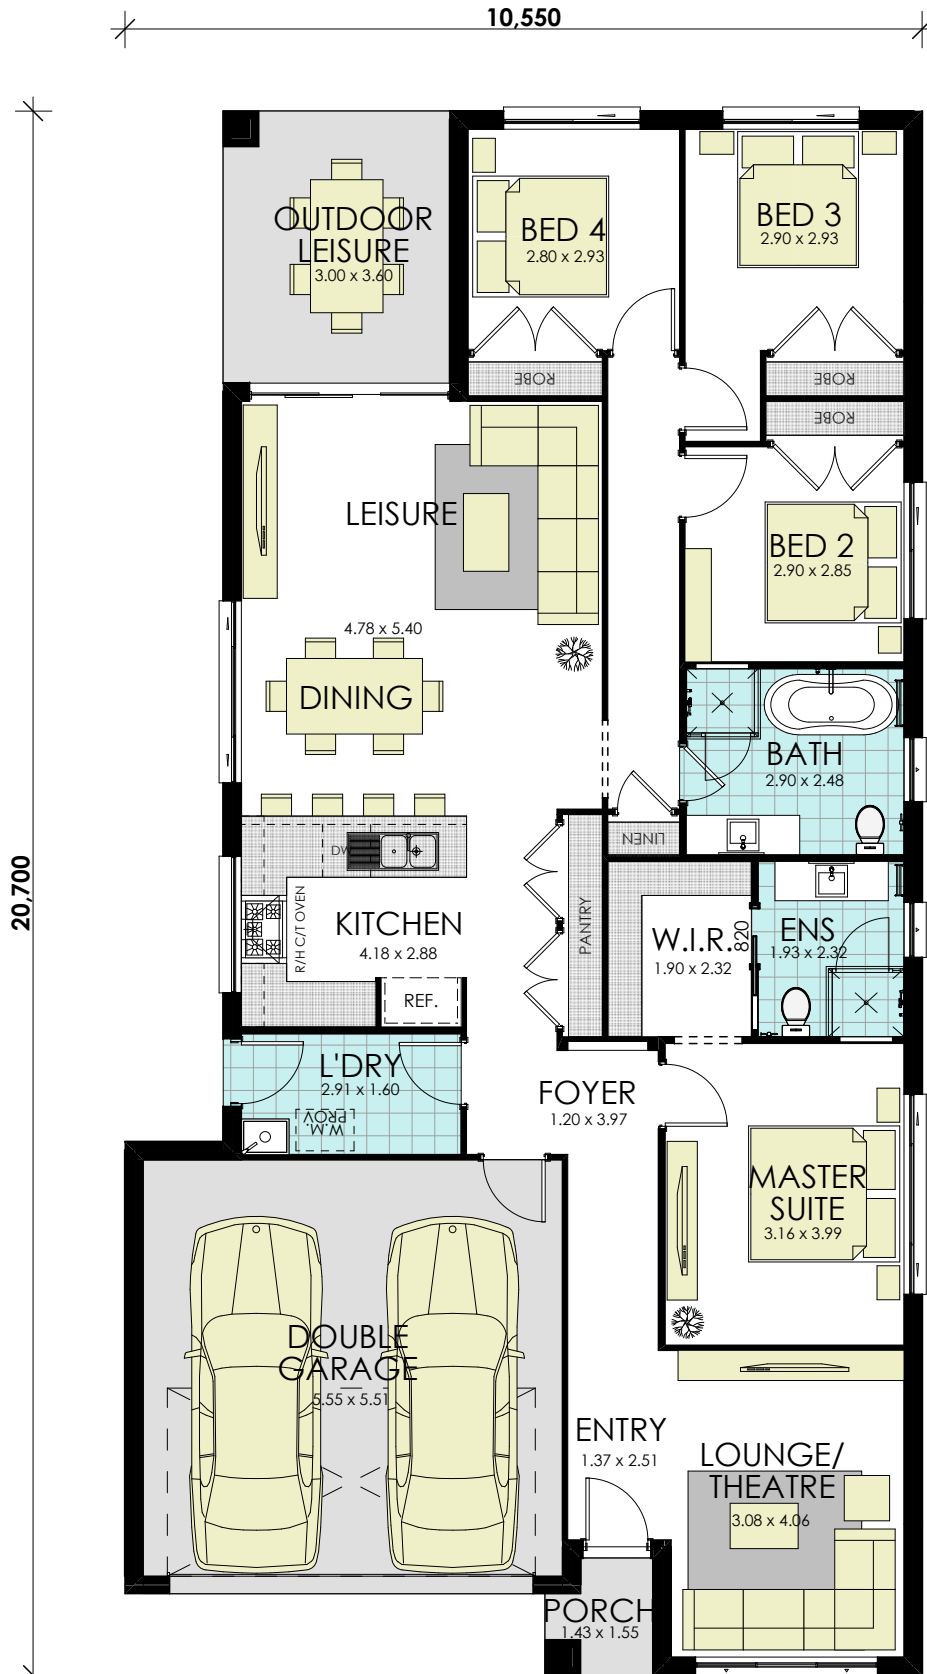

BRONX 21 CLASSIC

hoot
HOMES

www.hoothomes.com.au
1300 303 100

GROUND FLOOR

area calculations	
LOWER FLOOR	148.19
PORCH	2.00
OUTDOOR LEISURE	10.80
GARAGE	33.65
gross floor area:	194.64 m²