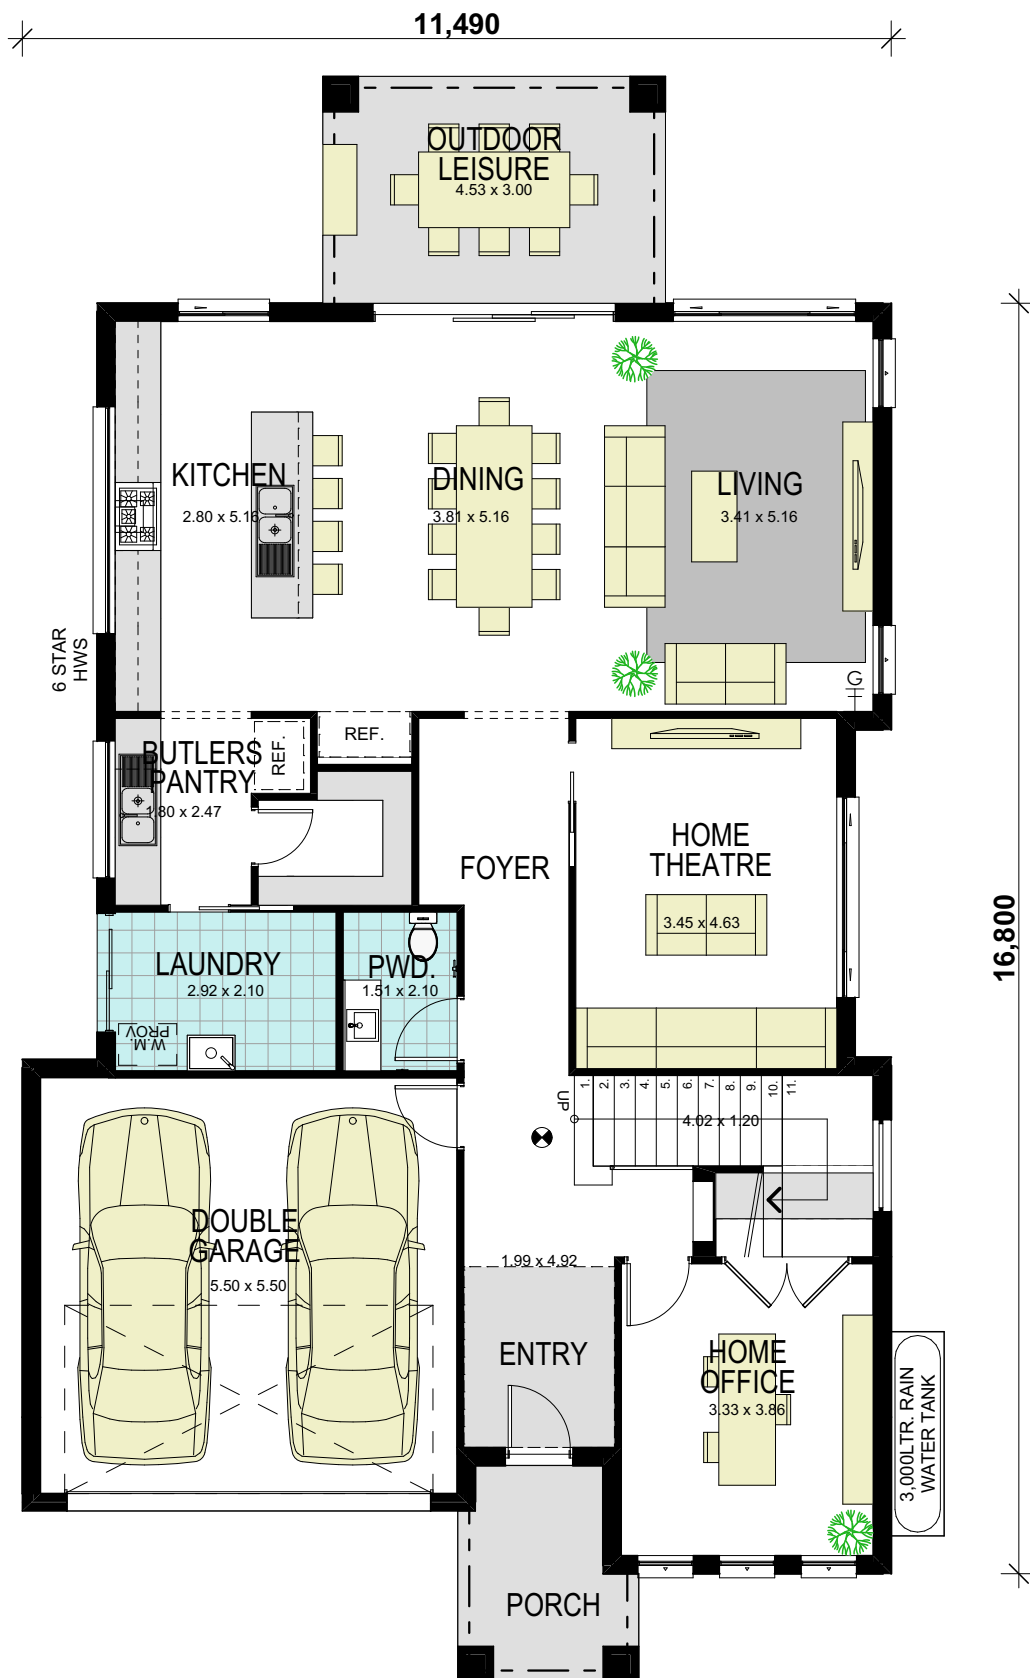

BOSTON 37 CLASSIC

hoot
HOMES

www.hoothomes.com.au
1300 303 100

GROUND FLOOR

area calculations	
LOWER FLOOR	140.33
UPPER FLOOR	163.28
PORCH	6.03
OUTDOOR LEISURE	13.60
GARAGE	33.33
gross floor area:	356.57 m²

BOSTON 37 CLASSIC

hoot
HOMES

www.hoothomes.com.au
1300 303 100

FIRST FLOOR

area calculations	
LOWER FLOOR	140.33
UPPER FLOOR	163.28
PORCH	6.03
OUTDOOR LEISURE	13.60
GARAGE	33.33
gross floor area:	356.57 m²