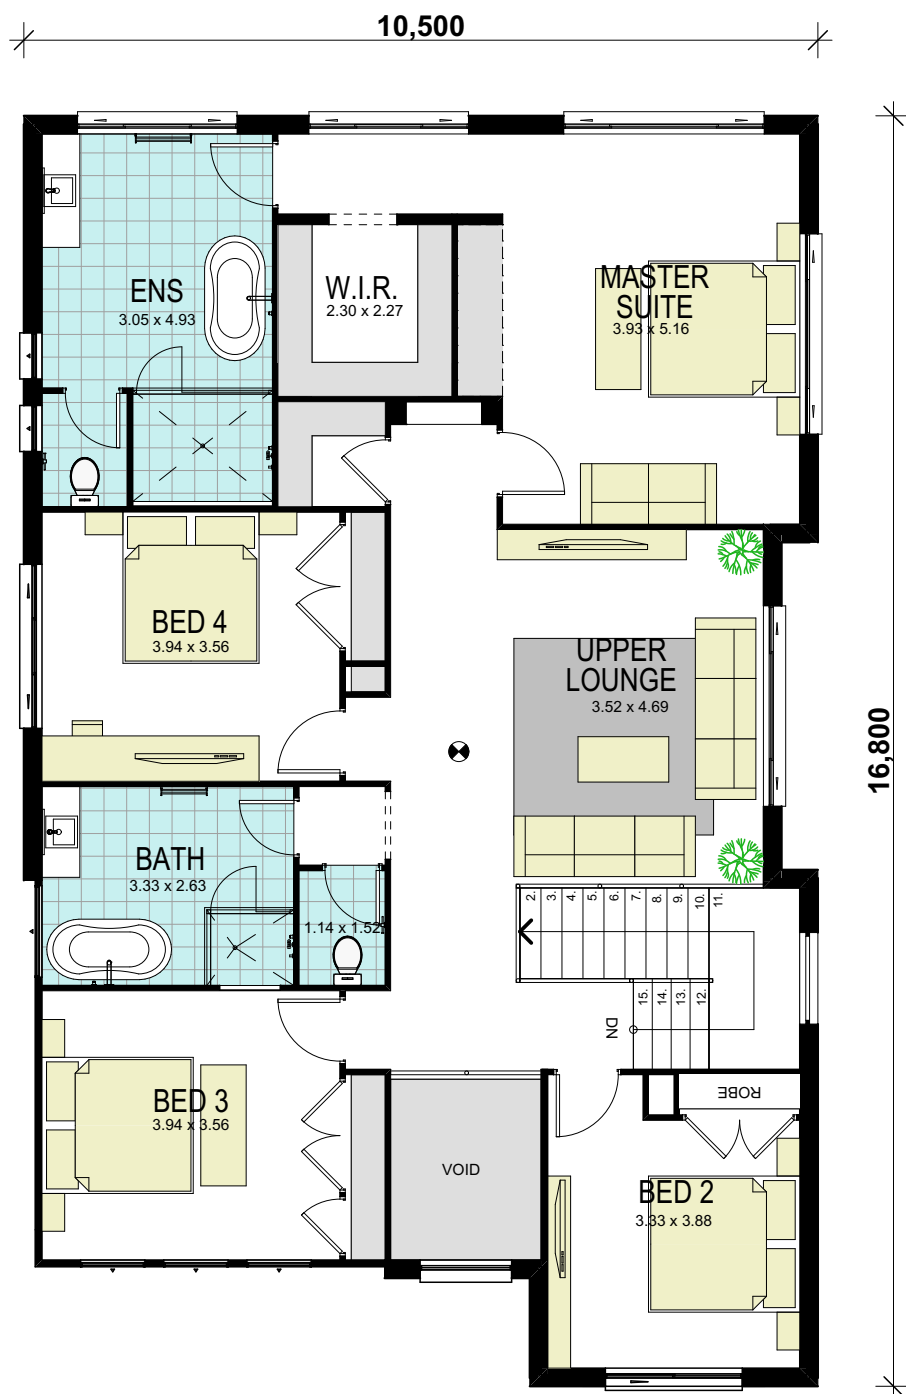

BOSTON 37 CLASSIC

hoot
HOMES

www.hoothomes.com.au
1300 303 100

GROUND FLOOR

area calculations	
LOWER FLOOR	140.33
UPPER FLOOR	163.28
PORCH	6.03
OUTDOOR LEISURE	13.60
GARAGE	33.33
gross floor area:	356.57 m²

BOSTON 37 CLASSIC

hoot
HOMES

www.hoothomes.com.au
1300 303 100

FIRST FLOOR

area calculations	
LOWER FLOOR	140.33
UPPER FLOOR	163.28
PORCH	6.03
OUTDOOR LEISURE	13.60
GARAGE	33.33
gross floor area:	356.57 m²