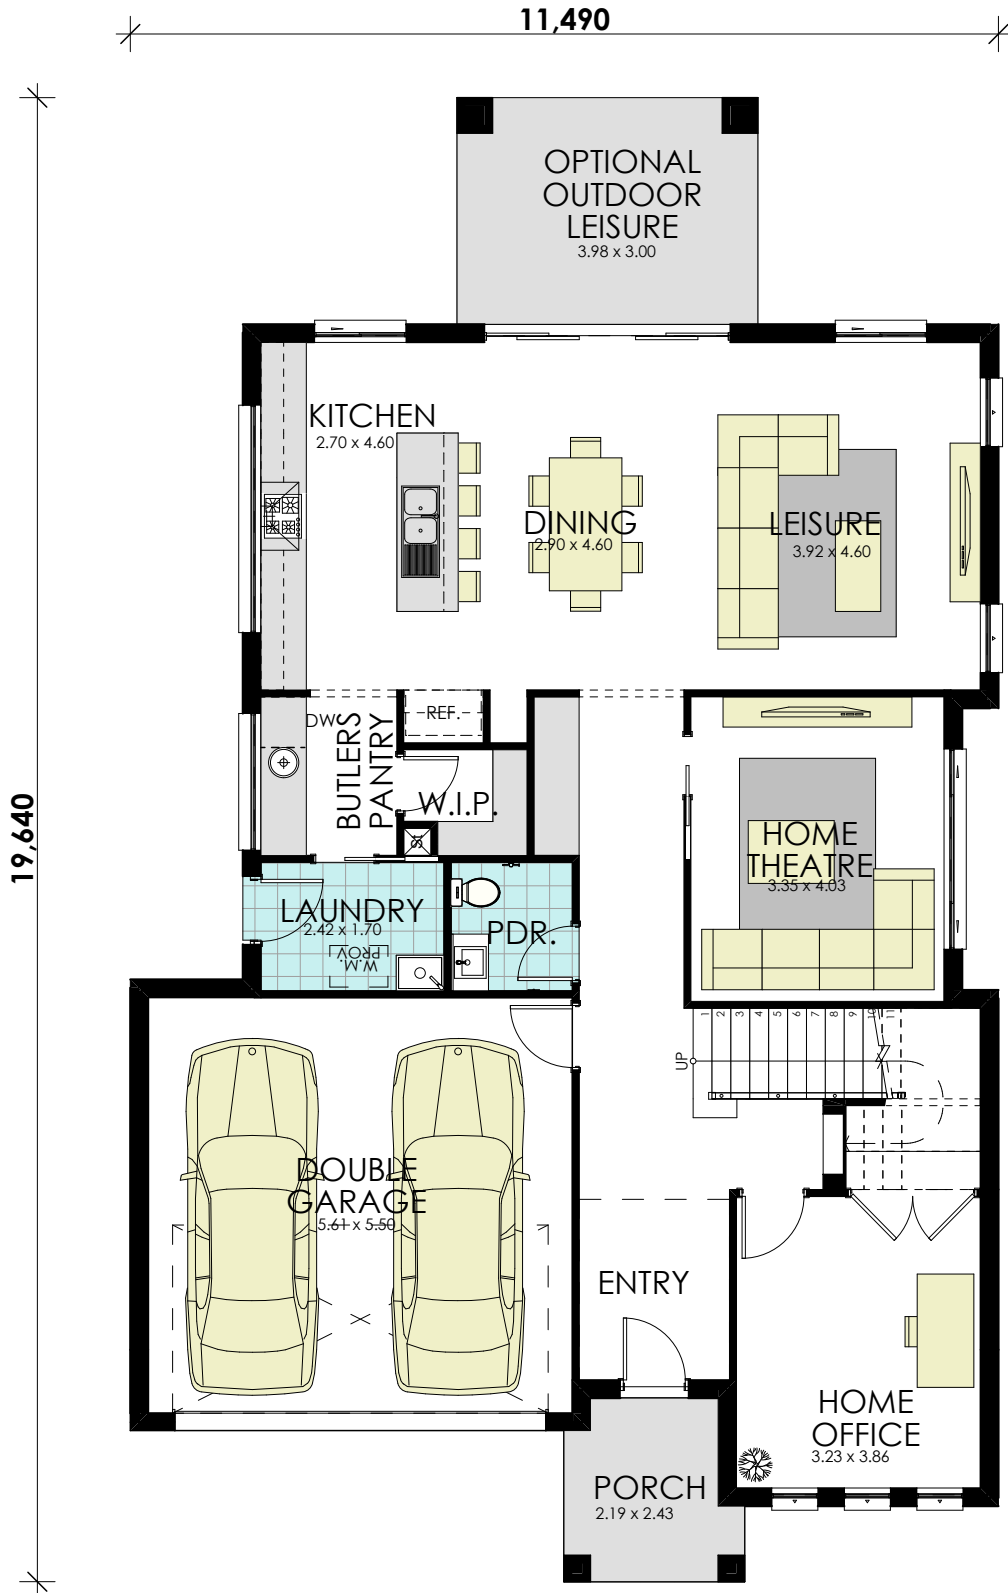

BOSTON 33 Classic

hoot
HOMES

www.hoothomes.com.au
1300 303 100

GROUND FLOOR

area calculations	
LOWER FLOOR	122.52
UPPER FLOOR	144.22
PORCH	5.16
OUTDOOR LEISURE	11.94
GARAGE	33.98
gross floor area:	317.82 m²

BOSTON 33 Classic

hoot
HOMES

www.hoothomes.com.au
1300 303 100

FIRST FLOOR

area calculations	
LOWER FLOOR	122.52
UPPER FLOOR	144.22
PORCH	5.16
OUTDOOR LEISURE	11.94
GARAGE	33.98
gross floor area:	317.82 m²