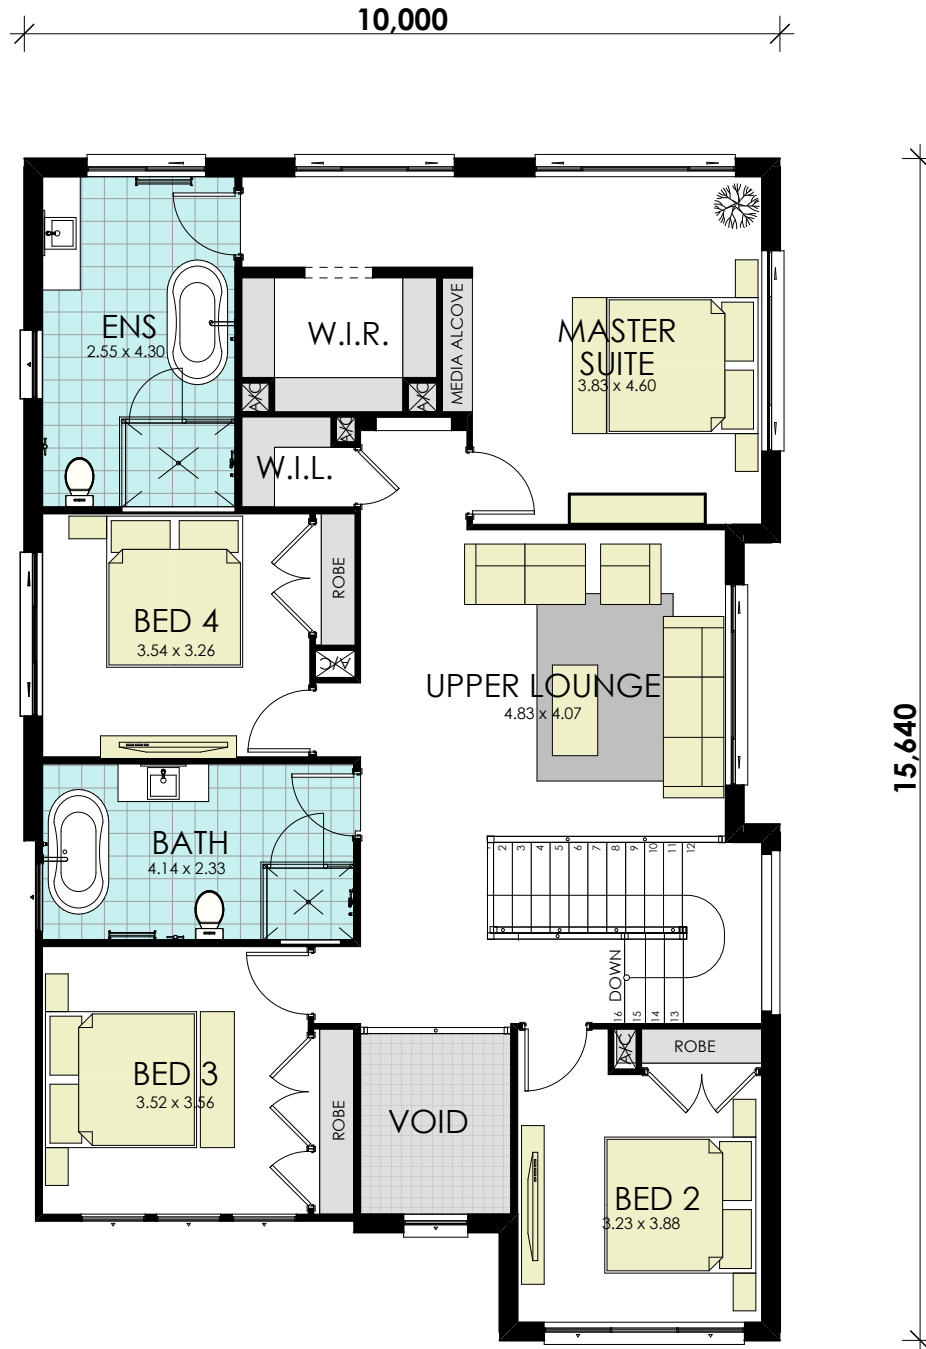

BOSTON 33 Classic

hoot
HOMES

www.hoothomes.com.au
1300 303 100

GROUND FLOOR

area calculations	
LOWER FLOOR	122.52
UPPER FLOOR	144.22
PORCH	5.16
OUTDOOR LEISURE	11.94
GARAGE	33.98
gross floor area:	317.82 m²

BOSTON 33 Classic

hoot
HOMES

www.hoothomes.com.au
1300 303 100

FIRST FLOOR

area calculations	
LOWER FLOOR	122.52
UPPER FLOOR	144.22
PORCH	5.16
OUTDOOR LEISURE	11.94
GARAGE	33.98
gross floor area:	317.82 m²