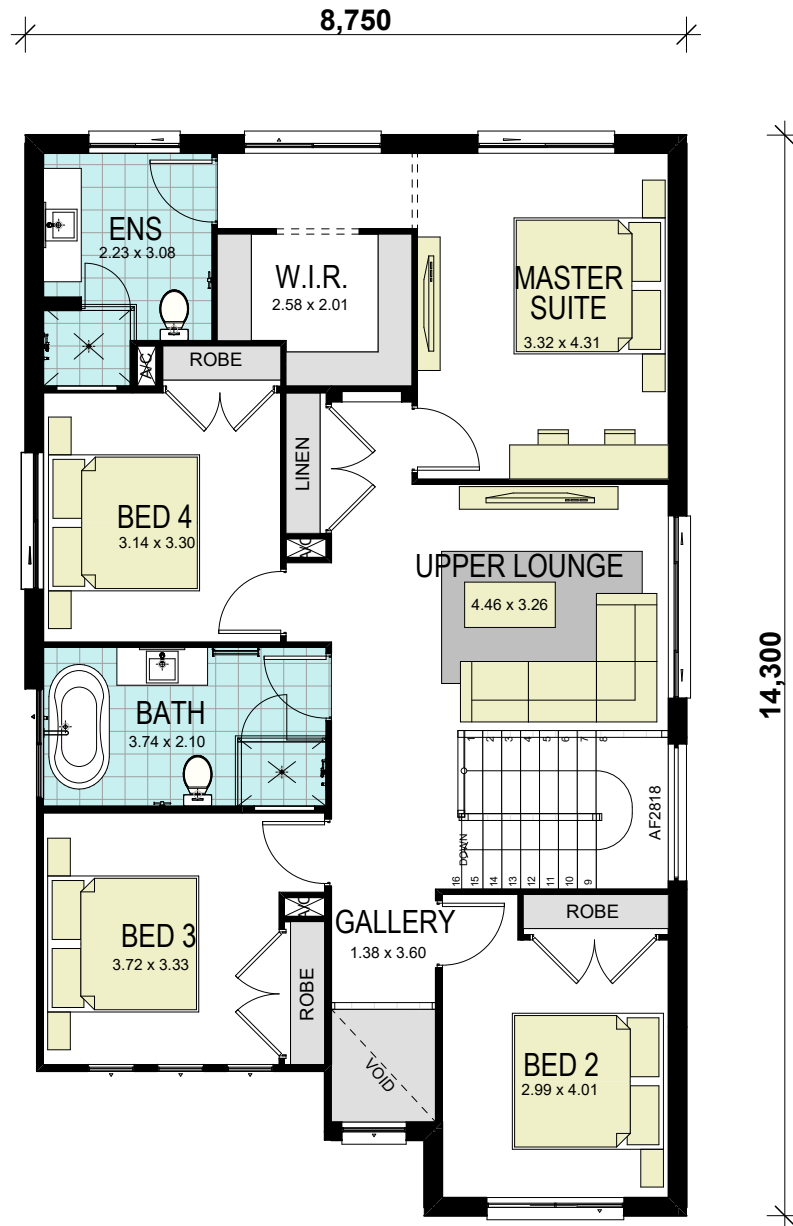

BOSTON 27 CLASSIC

hoot
HOMES

www.hoothomes.com.au
1300 303 100

FIRST FLOOR

area calculations	
LOWER FLOOR	96.84
UPPER FLOOR	115.48
PORCH	3.47
GARAGE	33.66
gross floor area:	249.45 m²
OPTIONAL OUTDOOR LEISURE	12.00m²