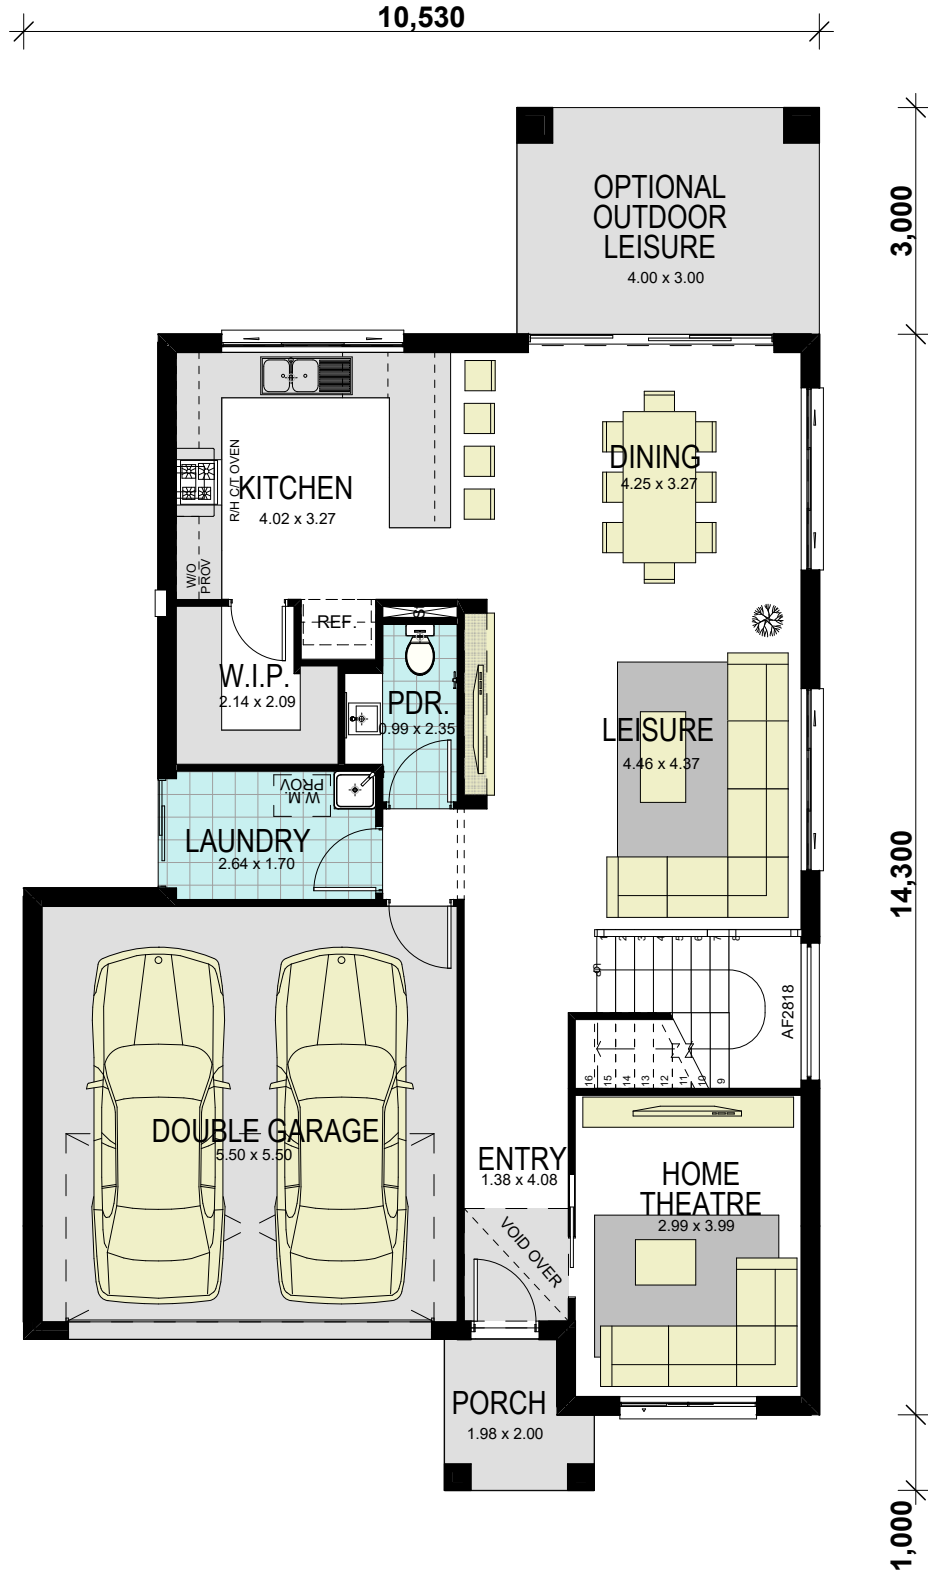

# BOSTON 27 CLASSIC

area calculations	
LOWER FLOOR	96.84
UPPER FLOOR	115.48
PORCH	3.47
GARAGE	33.66
<b>gross floor area:</b>	<b>249.45 m<sup>2</sup></b>
OPTIONAL OUTDOOR LEISURE	12.00m <sup>2</sup>

**hoot**  
HOMES  
www.hoothomes.com.au  
1300 303 100

## GROUND FLOOR

## FIRST FLOOR

area calculations	
LOWER FLOOR	96.84
UPPER FLOOR	115.48
PORCH	3.47
GARAGE	33.66
<b>gross floor area:</b>	<b>249.45 m<sup>2</sup></b>
OPTIONAL OUTDOOR LEISURE	12.00m <sup>2</sup>